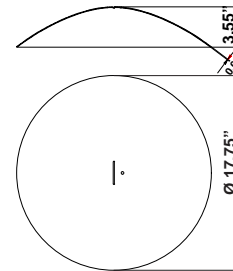

Lumi F07-F66

F66Z0212

A.Saggia & V.Sommella / D&G Studio

Fixture type

Project name

Dimensions

Material

Aluminum

Description

Cappello Dome accessory for use with Lumi Baka, Mochi, and Sfera pendant lights. 17.75" diameter spun aluminum cappello with painted gold finish.