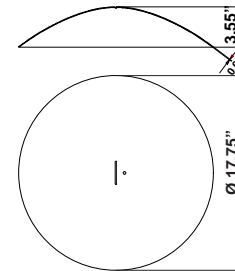

Lumi F07

F66Z0212

A.Saggia & V.Sommella / D&G Studio

Fixture type

Project name

Dimensions

Material

Aluminum