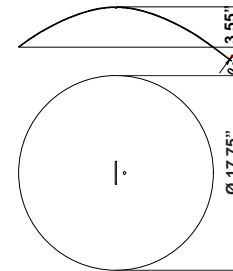

Lumi F07

F66Z0241

A.Saggia & V.Sommella / D&G Studio

Fixture type

Project name

Dimensions

Description

Cappello Dome accessory for use with Lumi Tech Baka, Mochi, and Sfera pendant lights. 17.75" diameter spun aluminum cappello with painted copper finish.