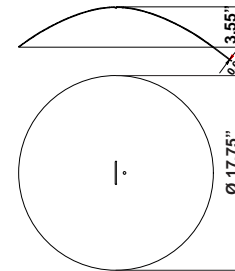

Lumi F07

F66Z0241

A.Saggia & V.Sommella / D&G Studio

Fixture type

Project name

Dimensions

Description

Cappello Dome accessory for use with Lumi Tech Baka, Mochi, and Sfera pendant lights. 17.75" diameter spun aluminum cappello with painted copper finish.