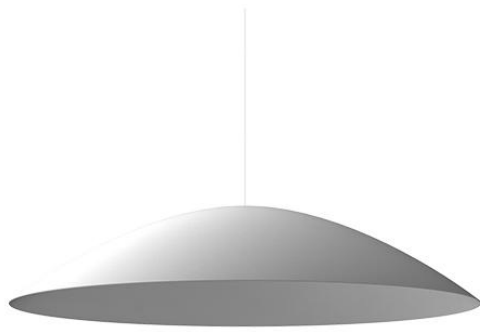

Lumi F07

F66Z0401

A.Saggia & V.Sommella / D&G Studio

Fixture type

Project name

Dimensions

Material

Aluminum

Color

White

Other colors available

Check online www.fabbian.us

Included accessories

Spun aluminum cap

Not included accessories

Lumi pendant light

Features

Cappello Dome F66Z04 is compatible with the following glass:

- F07A01V- 15" Mochi
- F07A03V- 17.75" Mochi
- F07A07V- 11.8" Mochi
- F07A15V- 13" Baka
- F07A21V- 13.75" Sfera
- F07A23V- 15.75" Sfera
- F07A25V- 19.6" Sfera
- F07A27V- 23.6" Sfera

Description

Cappello Dome accessory for use with Lumi Baka, Mochi, and Sfera pendant lights. 27.5" diameter spun aluminum cappello with painted white finish.