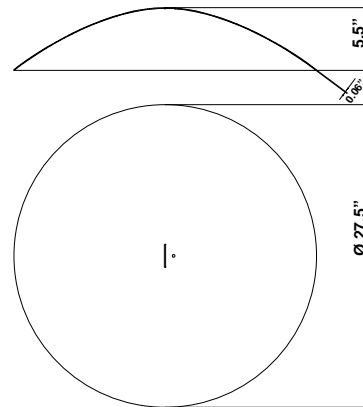

Lumi F07

F66Z0401

A.Saggia & V.Sommella / D&G Studio

Fixture type

Project name

Dimensions

Material

Aluminum

Features

Cappello Dome F66Z04 is compatible with the following glass:

- F07A01V- 15" Mochi
- F07A03V- 17.75" Mochi
- F07A07V- 11.8" Mochi
- F07A15V- 13" Baka
- F07A21V- 13.75" Sfera
- F07A23V- 15.75" Sfera
- F07A25V- 19.6" Sfera
- F07A27V- 23.6" Sfera

Description

Cappello Dome accessory for use with Lumi Baka, Mochi, and Sfera pendant lights. 27.5" diameter spun aluminum cappello with painted white finish.