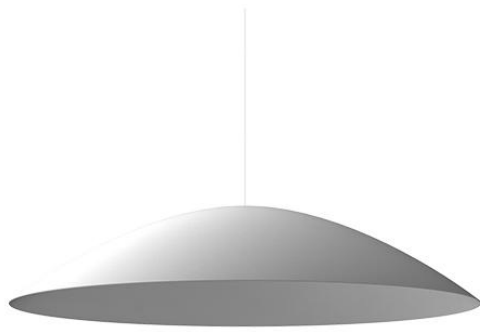

## Dimensions

## Material

Aluminum

## Included accessories

Spun aluminum cap

## Description

Cappello Dome accessory for use with Lumi Tech Baka, Mochi, and Sfera pendant lights. 27.5" diameter spun aluminum cappello with painted white finish.