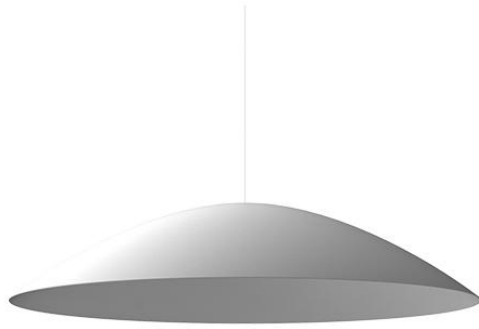

## Dimensions

## Material

Aluminum

## Included accessories

Spun aluminum cap

## Description

Cappello Dome accessory for use with Lumi Tech Baka, Mochi, and Sfera pendant lights. 27.5" diameter spun aluminum cappello with painted white finish.