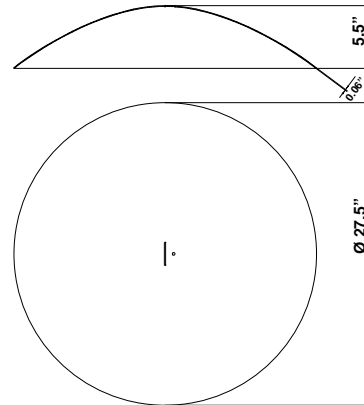

Lumi F07-F66

F66Z0402

A.Saggia & V.Sommella / D&G Studio

Fixture type

Project name

Dimensions

Material

Aluminum

Description

Cappello Dome accessory for use with Lumi Baka, Mochi, and Sfera pendant lights. 27.5" diameter spun aluminum cappello with painted black finish.