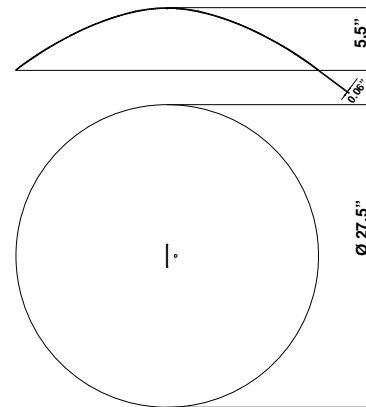

Lumi F07

F66Z0402

A.Saggia & V.Sommella / D&G Studio

Fixture type

Project name

Dimensions

Material

Aluminum

Description

Cappello Dome accessory for use with Lumi Baka, Mochi, and Sfera pendant lights. 27.5" diameter spun aluminum cappello with painted black finish.