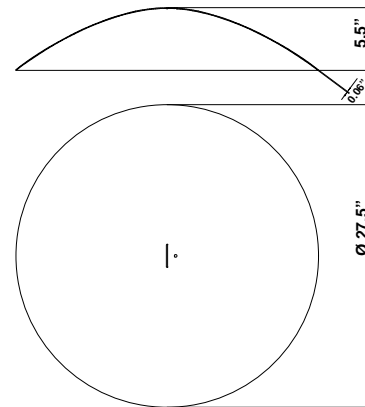

Lumi F07

F66Z0402

A.Saggia & V.Sommella / D&G Studio

Fixture type

Project name

Dimensions

Material

Aluminum

Features

Cappello Dome F66Z04 is compatible with the following glass:

- F07A01V- 15" Mochi
- F07A03V- 17.75" Mochi
- F07A07V- 11.8" Mochi
- F07A15V- 13" Baka
- F07A21V- 13.75" Sfera
- F07A23V- 15.75" Sfera
- F07A25V- 19.6" Sfera
- F07A27V- 23.6" Sfera

Description

Cappello Dome accessory for use with Lumi Baka, Mochi, and Sfera pendant lights. 27.5" diameter spun aluminum cappello with painted black finish.