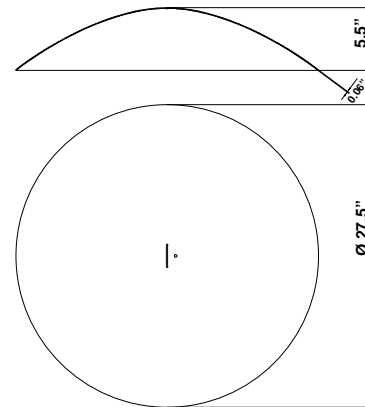

Lumi F07

F66Z0402

A.Saggia & V.Sommella / D&G Studio

Fixture type

Project name

Dimensions

Material

Aluminum

Features

Cappello Dome F66Z04 is compatible with the following glass:

- F07A01V- 15" Mochi
- F07A03V- 17.75" Mochi
- F07A07V- 11.8" Mochi
- F07A15V- 13" Baka
- F07A21V- 13.75" Sfera
- F07A23V- 15.75" Sfera
- F07A25V- 19.6" Sfera
- F07A27V- 23.6" Sfera

Description

Cappello Dome accessory for use with Lumi Tech Baka, Mochi, and Sfera pendant lights. 27.5" diameter spun aluminum cappello with painted black finish.