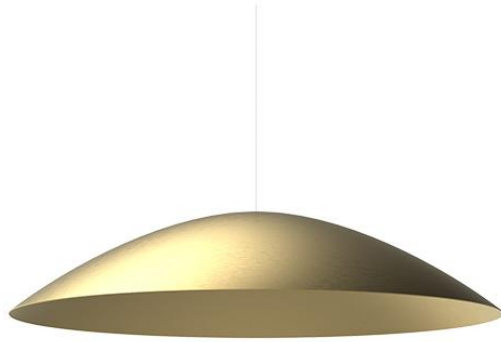

Lumi F07-F66

F66Z0412

A.Saggia & V.Sommella / D&G Studio

Fixture type

Project name

Dimensions

Material

Aluminum

Color

 Gold

Other colors available

Check online www.fabbian.us

Included accessories

Spun aluminum cap

Not included accessories

Lumi pendant light

Notes

Description

Cappello Dome accessory for use with Lumi Baka, Mochi, and Sfera pendant lights. 27.5" diameter spun aluminum cappello with painted gold finish.