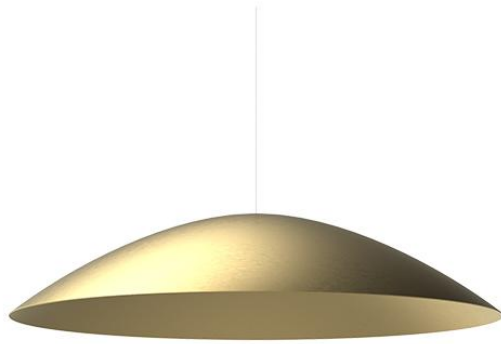

Lumi F07

F66Z0412

A.Saggia & V.Sommella / D&G Studio

Fixture type

Project name

Dimensions

Material

Aluminum

Color

 Gold

Other colors available

Check online www.fabbian.us

Included accessories

Spun aluminum cap

Not included accessories

Lumi pendant light

Notes

Features

Cappello Dome F66Z04 is compatible with the following glass:

- F07A01V- 15" Mochi
- F07A03V- 17.75" Mochi
- F07A07V- 11.8" Mochi
- F07A15V- 13" Baka
- F07A21V- 13.75" Sfera
- F07A23V- 15.75" Sfera
- F07A25V- 19.6" Sfera
- F07A27V- 23.6" Sfera

Description

Cappello Dome accessory for use with Lumi Tech Baka, Mochi, and Sfera pendant lights. 27.5" diameter spun aluminum cappello with painted gold finish.