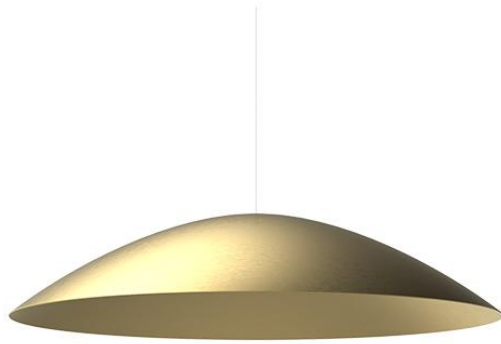

Lumi F07

**F66Z0412**

A.Saggia & V.Sommella / D&G Studio

Fixture type

Project name

## Dimensions

## Material

Aluminum

## Included accessories

Spun aluminum cap