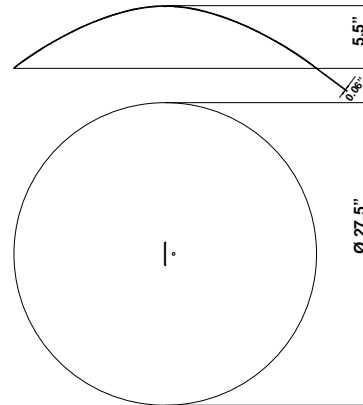

Lumi F07-F66

F66Z0412

A.Saggia & V.Sommella / D&G Studio

Fixture type

Project name

Dimensions

Material

Aluminum

Notes

Description

Cappello Dome accessory for use with Lumi Baka, Mochi, and Sfera pendant lights. 27.5" diameter spun aluminum cappello with painted gold finish.