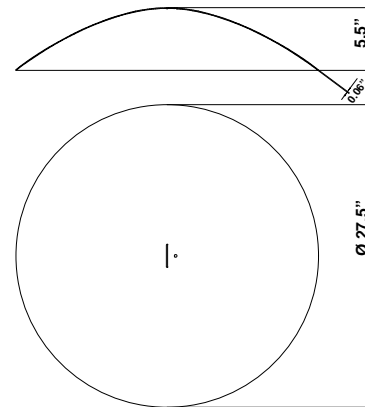

Lumi F07

F66Z0412

A.Saggia & V.Sommella / D&G Studio

Fixture type

Project name

Dimensions

Material

Aluminum

Notes

Features

Cappello Dome F66Z04 is compatible with the following glass:

- F07A01V- 15" Mochi
- F07A03V- 17.75" Mochi
- F07A07V- 11.8" Mochi
- F07A15V- 13" Baka
- F07A21V- 13.75" Sfera
- F07A23V- 15.75" Sfera
- F07A25V- 19.6" Sfera
- F07A27V- 23.6" Sfera

Description

Cappello Dome accessory for use with Lumi Tech Baka, Mochi, and Sfera pendant lights. 27.5" diameter spun aluminum cappello with painted gold finish.