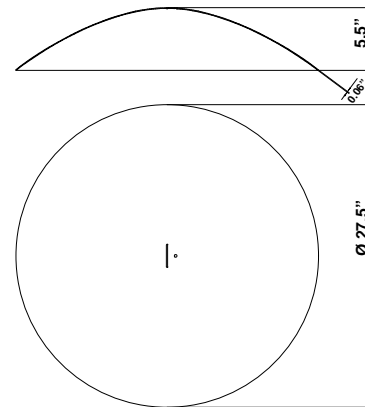

Lumi F07-F66

F66Z0441

A.Saggia & V.Sommella / D&G Studio

Fixture type

Project name

Dimensions

Material

Aluminum

Description

Cappello Dome accessory for use with Lumi Baka, Mochi, and Sfera pendant lights. 27.5" diameter spun aluminum cappello with painted copper finish.