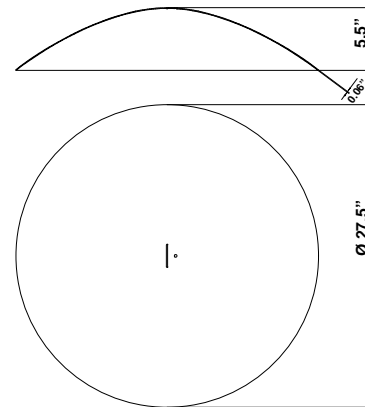

Lumi F07

F66Z0441

A.Saggia & V.Sommella / D&G Studio

Fixture type

Project name

Dimensions

Material

Aluminum

Features

Cappello Dome F66Z04 is compatible with the following glass:

- F07A01V- 15" Mochi
- F07A03V- 17.75" Mochi
- F07A07V- 11.8" Mochi
- F07A15V- 13" Baka
- F07A21V- 13.75" Sfera
- F07A23V- 15.75" Sfera
- F07A25V- 19.6" Sfera
- F07A27V- 23.6" Sfera

Description

Cappello Dome accessory for use with Lumi Tech Baka, Mochi, and Sfera pendant lights. 27.5" diameter spun aluminum cappello with painted copper finish.