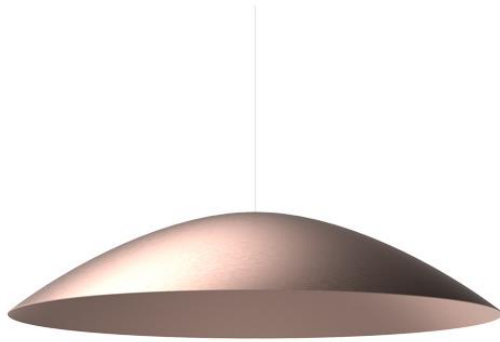

Lumi F07-F66

F66Z0441

A.Saggia & V.Sommella / D&G Studio

Fixture type

Project name

Dimensions

Material

Aluminum

Color

 Copper

Other colors available

Check online www.fabbian.us

Included accessories

Spun aluminum cap

Not included accessories

Lumi pendant light

Description

Cappello Dome accessory for use with Lumi Baka, Mochi, and Sfera pendant lights. 27.5" diameter spun aluminum cappello with painted copper finish.