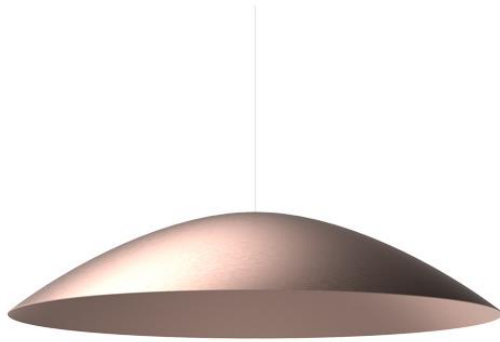

Lumi F07

F66Z0441

A.Saggia & V.Sommella / D&G Studio

Fixture type

Project name

Dimensions

Material

Aluminum

Color

 Copper

Other colors available

Check online www.fabbian.us

Included accessories

Spun aluminum cap

Not included accessories

Lumi pendant light

Features

Cappello Dome F66Z04 is compatible with the following glass:

- F07A01V- 15" Mochi
- F07A03V- 17.75" Mochi
- F07A07V- 11.8" Mochi
- F07A15V- 13" Baka
- F07A21V- 13.75" Sfera
- F07A23V- 15.75" Sfera
- F07A25V- 19.6" Sfera
- F07A27V- 23.6" Sfera

Description

Cappello Dome accessory for use with Lumi Tech Baka, Mochi, and Sfera pendant lights. 27.5" diameter spun aluminum cappello with painted copper finish.