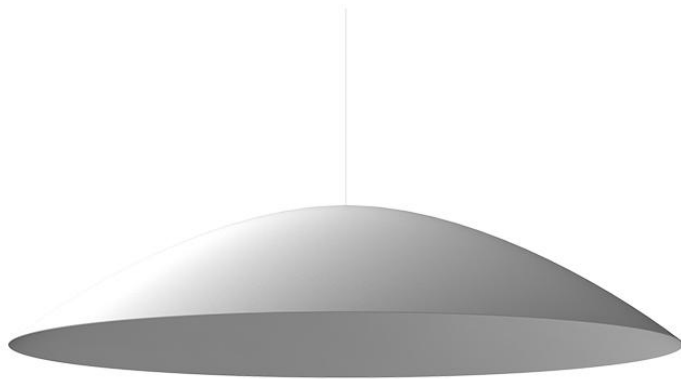

Lumi F07-F66

F66Z0601

A.Saggia & V.Sommella / D&G Studio

Fixture type

Project name

Dimensions

Material

Aluminum

Color

White

Other colors available

Check online www.fabbian.us

Included accessories

Spun aluminum cap

Not included accessories

Lumi pendant light

Description

Cappello Dome accessory for use with Lumi Baka, Mochi, and Sfera pendant lights. 39.5" diameter spun aluminum cappello with painted white finish.