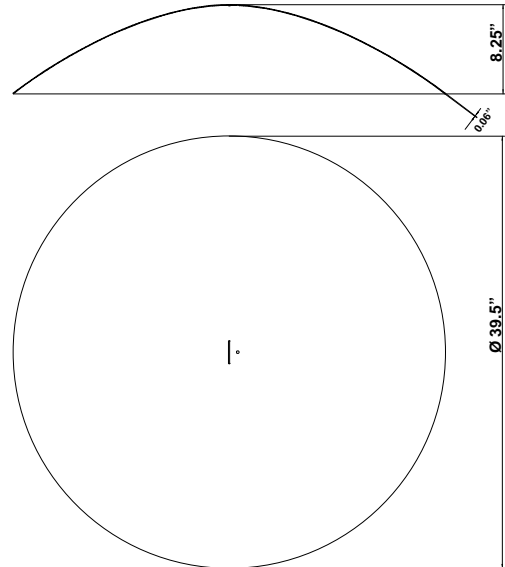

Lumi F07

F66Z0601

A.Saggia & V.Sommella / D&G Studio

Fixture type

Project name

Dimensions

Material

Aluminum

Features

Cappello Dome F66Z06 is compatible with the following glass:

- F07A01V- 15" Mochi
- F07A03V- 17.75" Mochi
- F07A07V- 11.8" Mochi
- F07A15V- 13" Baka
- F07A21V- 13.75" Sfera
- F07A23V- 15.75" Sfera
- F07A25V- 19.6" Sfera
- F07A27V- 23.6" Sfera

Description

Cappello Dome accessory for use with Lumi Tech Baka, Mochi, and Sfera pendant lights. 39.5" diameter spun aluminum cappello with painted white finish.