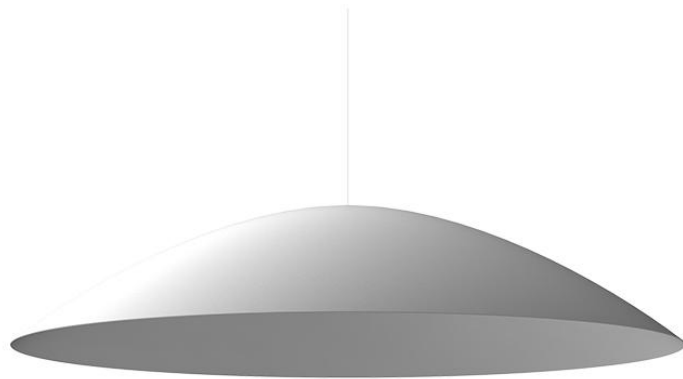

Lumi F07

F66Z0601

A.Saggia & V.Sommella / D&G Studio

Fixture type

Project name

Dimensions

Material

Aluminum

Color

White

Other colors available

Check online www.fabbian.us

Included accessories

Spun aluminum cap

Not included accessories

Lumi pendant light

Features

Cappello Dome F66Z06 is compatible with the following glass:

- F07A01V- 15" Mochi
- F07A03V- 17.75" Mochi
- F07A07V- 11.8" Mochi
- F07A15V- 13" Baka
- F07A21V- 13.75" Sfera
- F07A23V- 15.75" Sfera
- F07A25V- 19.6" Sfera
- F07A27V- 23.6" Sfera

Description

Cappello Dome accessory for use with Lumi Tech Baka, Mochi, and Sfera pendant lights. 39.5" diameter spun aluminum cappello with painted white finish.