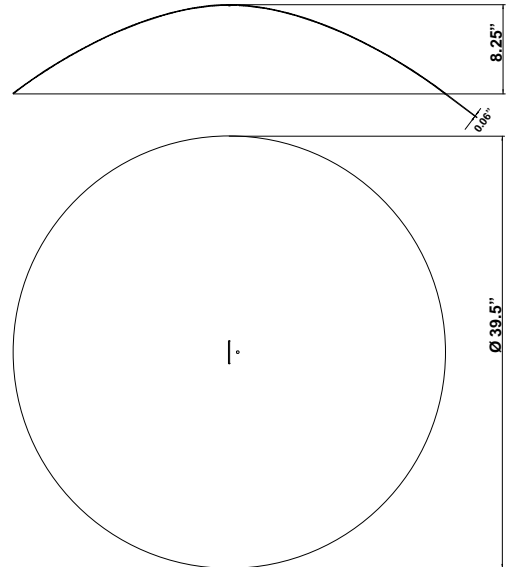

Lumi F07-F66

F66Z0601

A.Saggia & V.Sommella / D&G Studio

Fixture type

Project name

Dimensions

Material

Aluminum

Description

Cappello Dome accessory for use with Lumi Baka, Mochi, and Sfera pendant lights. 39.5" diameter spun aluminum cappello with painted white finish.