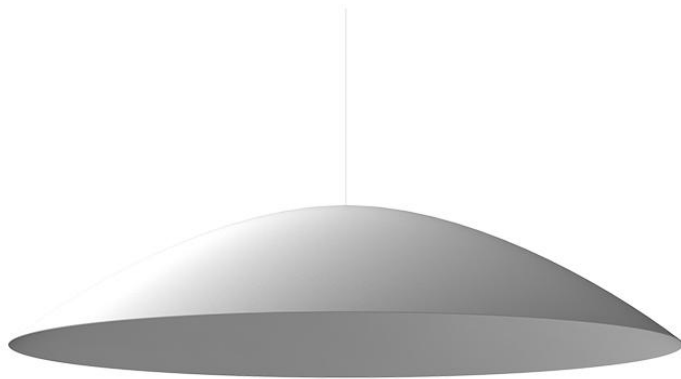

Lumi F07

F66Z0601

A.Saggia & V.Sommella / D&G Studio

Fixture type

Project name

Dimensions

Material

Aluminum

Color

White

Other colors available

Check online www.fabbian.us

Included accessories

Spun aluminum cap

Not included accessories

Lumi pendant light

Features

Cappello Dome F66Z06 is compatible with the following glass:

- F07A01V- 15" Mochi
- F07A03V- 17.75" Mochi
- F07A07V- 11.8" Mochi
- F07A15V- 13" Baka
- F07A21V- 13.75" Sfera
- F07A23V- 15.75" Sfera
- F07A25V- 19.6" Sfera
- F07A27V- 23.6" Sfera

Description

Cappello Dome accessory for use with Lumi Tech Baka, Mochi, and Sfera pendant lights. 39.5" diameter spun aluminum cappello with painted white finish.