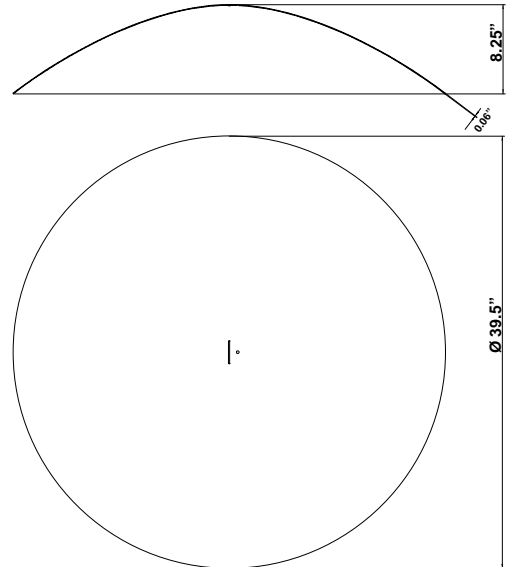

Lumi F07-F66

F66Z0602

A.Saggia & V.Sommella / D&G Studio

Fixture type

Project name

Dimensions

Material

Aluminum

Description

Cappello Dome accessory for use with Lumi Baka, Mochi, and Sfera pendant lights. 39.5" diameter spun aluminum cappello with painted black finish.