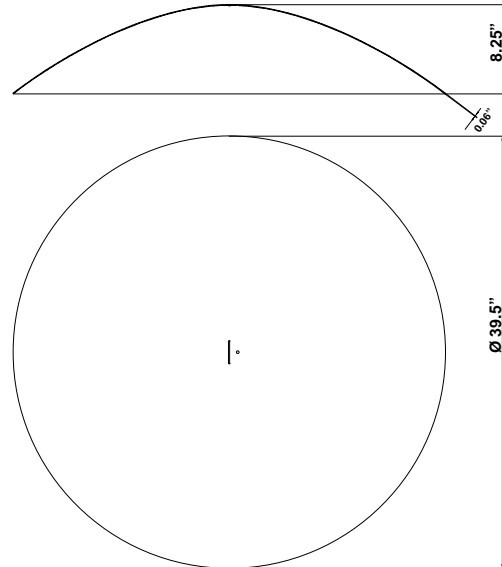

Lumi F07

F66Z0602

A.Saggia & V.Sommella / D&G Studio

Fixture type

Project name

Dimensions

Material

Aluminum

Features

Cappello Dome F66Z06 is compatible with the following glass:

- F07A01V- 15" Mochi
- F07A03V- 17.75" Mochi
- F07A07V- 11.8" Mochi
- F07A15V- 13" Baka
- F07A21V- 13.75" Sfera
- F07A23V- 15.75" Sfera
- F07A25V- 19.6" Sfera
- F07A27V- 23.6" Sfera

Description

Cappello Dome accessory for use with Lumi Tech Baka, Mochi, and Sfera pendant lights. 39.5" diameter spun aluminum cappello with painted black finish.