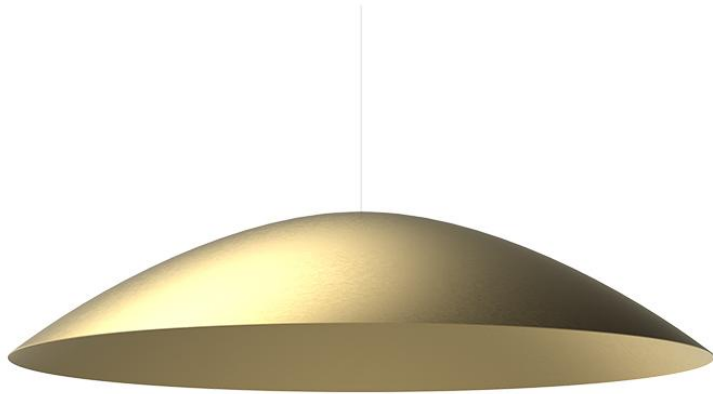

Lumi F07-F66

F66Z0612

A.Saggia & V.Sommella / D&G Studio

Fixture type

Project name

Dimensions

Material

Aluminum

Color

 Gold

Other colors available

Check online www.fabbian.us

Included accessories

Spun aluminum cap

Not included accessories

Lumi pendant light

Description

Cappello Dome accessory for use with Lumi Baka, Mochi, and Sfera pendant lights. 39.5" diameter spun aluminum cappello with painted gold finish.