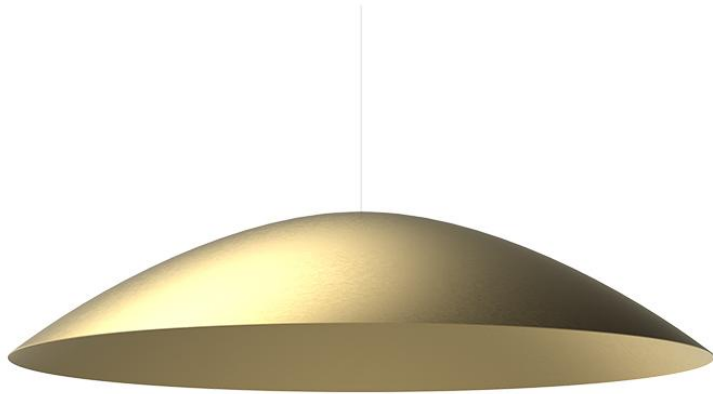

Lumi F07-F66

F66Z0612

A.Saggia & V.Sommella / D&G Studio

Fixture type

Project name