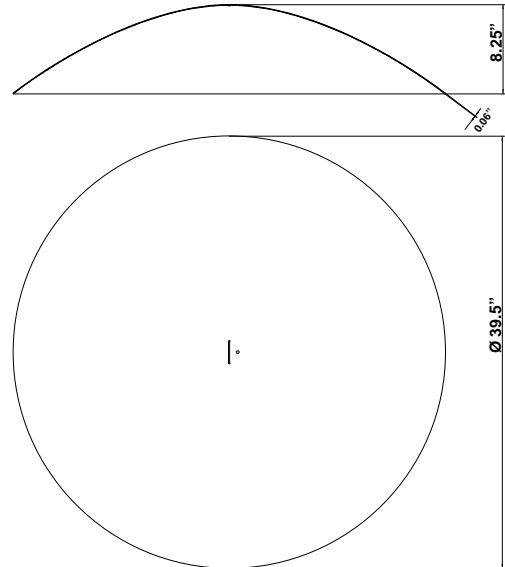

Lumi F07-F66

F66Z0612

A.Saggia & V.Sommella / D&G Studio

Fixture type

Project name

Dimensions

Material

Aluminum

Description

Cappello Dome accessory for use with Lumi Baka, Mochi, and Sfera pendant lights. 39.5" diameter spun aluminum cappello with painted gold finish.