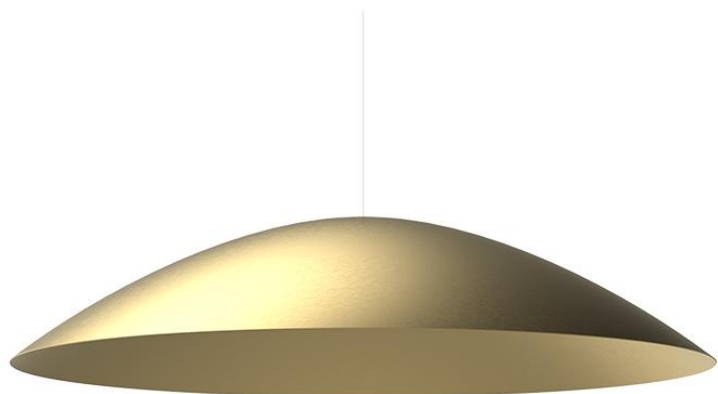

Lumi F07

F66Z0612

A.Saggia & V.Sommella / D&G Studio

Fixture type

Project name

Dimensions

Material

Aluminum

Color

 Gold

Other colors available

Check online www.fabbian.us

Included accessories

Spun aluminum cap

Not included accessories

Lumi pendant light

Features

Cappello Dome F66Z06 is compatible with the following glass:

- F07A01V- 15" Mochi
- F07A03V- 17.75" Mochi
- F07A07V- 11.8" Mochi
- F07A15V- 13" Baka
- F07A21V- 13.75" Sfera
- F07A23V- 15.75" Sfera
- F07A25V- 19.6" Sfera
- F07A27V- 23.6" Sfera

Description

Cappello Dome accessory for use with Lumi Baka, Mochi, and Sfera pendant lights. 39.5" diameter spun aluminum cappello with painted gold finish.