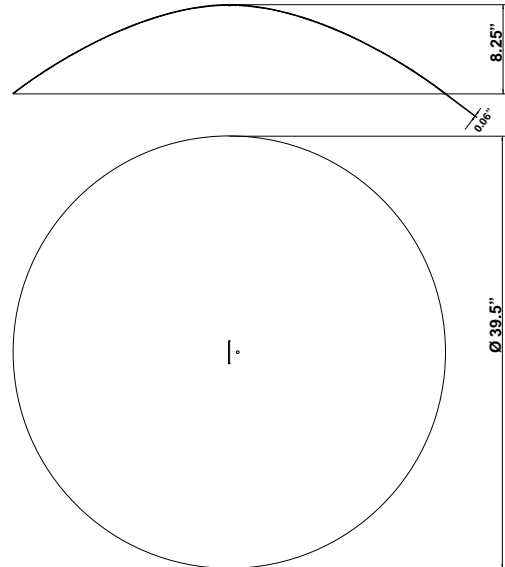

Lumi F07

F66Z0612

A.Saggia & V.Sommella / D&G Studio

Fixture type

Project name

Dimensions

Material

Aluminum

Features

Cappello Dome F66Z06 is compatible with the following glass:

- F07A01V- 15" Mochi
- F07A03V- 17.75" Mochi
- F07A07V- 11.8" Mochi
- F07A15V- 13" Baka
- F07A21V- 13.75" Sfera
- F07A23V- 15.75" Sfera
- F07A25V- 19.6" Sfera
- F07A27V- 23.6" Sfera