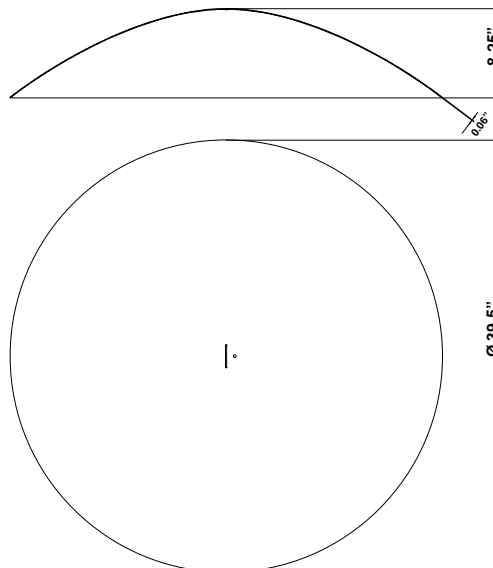

Lumi F07

F66Z0612

A.Saggia & V.Sommella / D&G Studio

Fixture type

Project name

Dimensions

Material

Aluminum

Features

Cappello Dome F66Z06 is compatible with the following glass:

- F07A01V- 15" Mochi
- F07A03V- 17.75" Mochi
- F07A07V- 11.8" Mochi
- F07A15V- 13" Baka
- F07A21V- 13.75" Sfera
- F07A23V- 15.75" Sfera
- F07A25V- 19.6" Sfera
- F07A27V- 23.6" Sfera

Description

Cappello Dome accessory for use with Lumi Baka, Mochi, and Sfera pendant lights. 39.5" diameter spun aluminum cappello with painted gold finish.