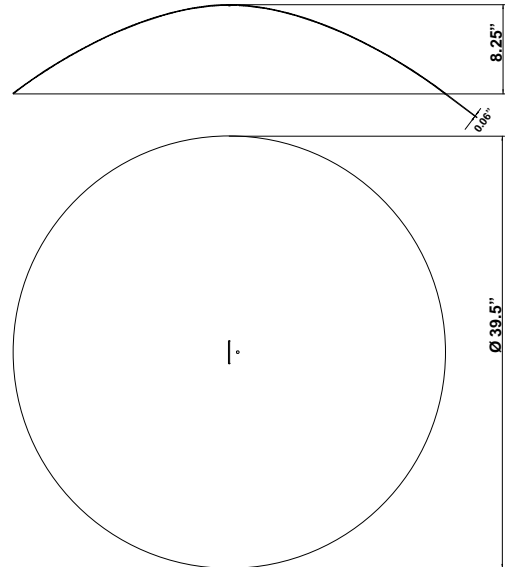

Lumi F07-F66

F66Z0641

A.Saggia & V.Sommella / D&G Studio

Fixture type

Project name

Dimensions

Material

Aluminum

Description

Cappello Dome accessory for use with Lumi Baka, Mochi, and Sfera pendant lights. 39.5" diameter spun aluminum cappello with painted copper finish.