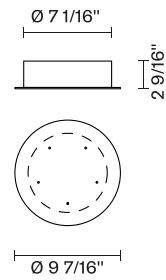

Ari F55

F32M03A01

Fixture type

Project name

Dimensions

Material

Metal

Color

White

Other colors available

Check online www.fabbian.us

Not included accessories

Pendant light, and driver

Notes

Create a custom Multispot Ari configuration by selecting number of pendants, pendant heights, and canopies. 59" - 98" - 157" - 32'9" Dimming is based on driver capabilities. If running multiple units on one driver, fixtures must be series wired and meet minimum load ratings of the connected driver. 75 feet maximum wire length from beginning to end of series connection.