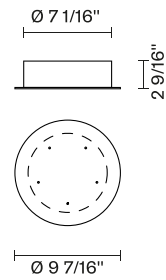

Ari F55

F32M03A01

Fixture type

Project name

Dimensions

Material

Metal

Color

White

Other colors available

Check online www.fabbian.us

Not included accessories

Pendant light, and driver

Notes

Create a custom Multispot Ari configuration by selecting number of pendants, pendant heights, and canopies. 59" - 98" - 157" - 32'9"
Dimming is based on driver capabilities. If running multiple units on one driver, fixtures must be series wired and meet minimum load ratings of the connected driver. 75 feet maximum wire length from beginning to end of series connection.