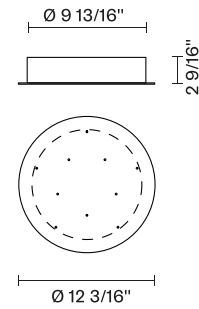

Ari F55

F32M05A01

Fixture type

Project name

Dimensions

Material

Metal

Color

White

Other colors available

Check online www.fabbian.us

Not included accessories

Pendant light, and driver

Notes

Create a custom Multispot Ari configuration by selecting number of pendants, pendant heights, and canopies. 59" - 98" - 157" - 32'9" Dimming is based on driver capabilities. If running multiple units on one driver, fixtures must be series wired and meet minimum load ratings of the connected driver. 75 feet maximum wire length from beginning to end of series connection.