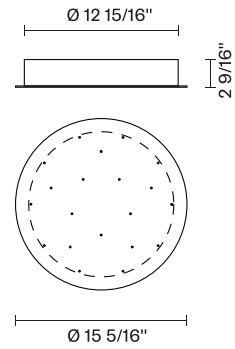

Ari F55

F32M07A01

Fixture type

Project name

Dimensions

Material

Metal

Color

White

Other colors available

Check online www.fabbian.us

Not included accessories

Pendant light, and driver

Notes

Create a custom Multispot Ari configuration by selecting number of pendants, pendant heights, and canopies. 59" - 98" - 157" - 32'9" Dimming is based on driver capabilities. If running multiple units on one driver, fixtures must be series wired and meet minimum load ratings of the connected driver. 75 feet maximum wire length from beginning to end of series connection.