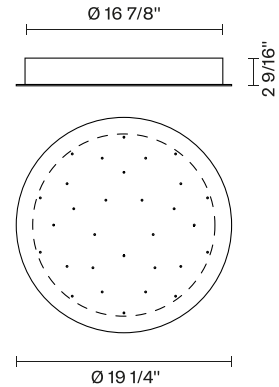

Ari F55

F32M09A01

Fixture type

Project name

Dimensions

Material

Metal

Color

White

Other colors available

Check online www.fabbian.us

Not included accessories

Pendant light, and driver

Notes

Create a custom Multispot Ari configuration by selecting number of pendants, pendant heights, and canopies. 59" - 98" - 157" - 32'9"
Dimming is based on driver capabilities. If running multiple units on one driver, fixtures must be series wired and meet minimum load ratings of the connected driver. 75 feet maximum wire length from beginning to end of series connection.