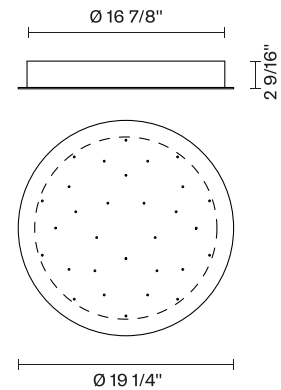

Ari F55

F32M09A01

Fixture type

Project name

Dimensions

Material

Metal

Color

White

Other colors available

Check online www.fabbian.us

Not included accessories

Pendant light, and driver

Notes

Create a custom Multispot Ari configuration by selecting number of pendants, pendant heights, and canopies. 59" - 98" - 157" - 32'9" Dimming is based on driver capabilities. If running multiple units on one driver, fixtures must be series wired and meet minimum load ratings of the connected driver. 75 feet maximum wire length from beginning to end of series connection.