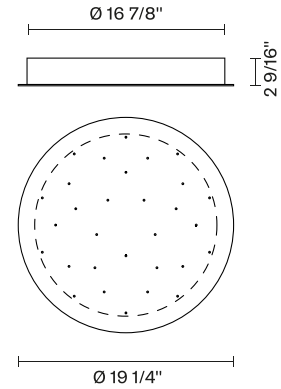

Ari F55

F32M09A01

Fixture type

Project name

Dimensions

Material

Metal

Color

White

Other colors available

Check online www.fabbian.us

Not included accessories

Pendant light, and driver

Notes

Create a custom Multispot Ari configuration by selecting number of pendants, pendant heights, and canopies. 59" - 98" - 157" - 32'9" Dimming is based on driver capabilities. If running multiple units on one driver, fixtures must be series wired and meet minimum load ratings of the connected driver. 75 feet maximum wire length from beginning to end of series connection.