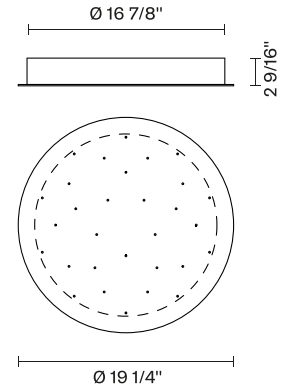

Ari F55

F32M09A01

Fixture type

Project name

Dimensions

Material

Metal

Color

White

Other colors available

Check online www.fabbian.us

Not included accessories

Pendant light, and driver

Notes

Create a custom Multispot Ari configuration by selecting number of pendants, pendant heights, and canopies. 59" - 98" - 157" - 32'9" Dimming is based on driver capabilities. If running multiple units on one driver, fixtures must be series wired and meet minimum load ratings of the connected driver. 75 feet maximum wire length from beginning to end of series connection.