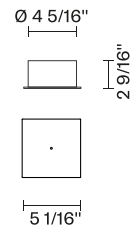

Ari F55

F32M21A01

Fixture type

Project name

Dimensions

Material

Metal

Color

White

Other colors available

Check online www.fabbian.us

Not included accessories

Pendant light, and driver

Notes

Create a custom Multispot Ari configuration by selecting number of pendants, pendant heights, and canopies. 59" - 98" - 157" - 32'9"
Dimming is based on driver capabilities. If running multiple units on one driver, fixtures must be series wired and meet minimum load ratings of the connected driver. 75 feet maximum wire length from beginning to end of series connection.