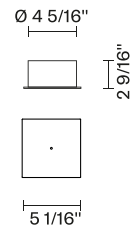

Ari F55

F32M21A01

Fixture type

Project name

Dimensions

Material

Metal

Color

White

Other colors available

Check online www.fabbian.us

Not included accessories

Pendant light, and driver

Notes

Create a custom Multispot Ari configuration by selecting number of pendants, pendant heights, and canopies. 59" - 98" - 157" - 32'9" Dimming is based on driver capabilities. If running multiple units on one driver, fixtures must be series wired and meet minimum load ratings of the connected driver. 75 feet maximum wire length from beginning to end of series connection.