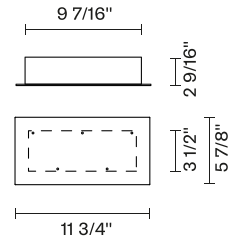

Ari F55

F32M23A01

Fixture type

Project name

Dimensions

Material

Metal

Color

White

Other colors available

Check online www.fabbian.us

Not included accessories

Pendant light, and driver

Notes

Create a custom Multispot Ari configuration by selecting number of pendants, pendant heights, and canopies. 59" - 98" - 157" - 32'9" Dimming is based on driver capabilities. If running multiple units on one driver, fixtures must be series wired and meet minimum load ratings of the connected driver. 75 feet maximum wire length from beginning to end of series connection.