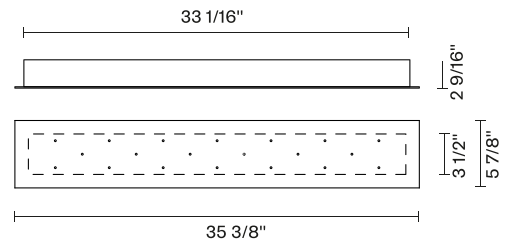

Ari F55

F32M27A01

Fixture type

Project name

Dimensions

Material

Metal

Color

White

Other colors available

Check online www.fabbian.us

Not included accessories

Pendant light, and driver

Notes

Create a custom Multispot Ari configuration by selecting number of pendants, pendant heights, and canopies. 59" - 98" - 157" - 32'9" Dimming is based on driver capabilities. If running multiple units on one driver, fixtures must be series wired and meet minimum load ratings of the connected driver. 75 feet maximum wire length from beginning to end of series connection.