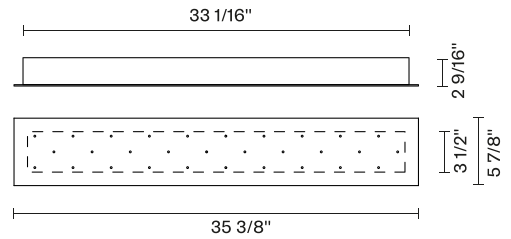

Ari F55

F32M29A01

Fixture type

Project name

Dimensions

Material

Metal

Color

White

Other colors available

Check online www.fabbian.us

Not included accessories

Pendant light, and driver

Notes

Create a custom Multispot Ari configuration by selecting number of pendants, pendant heights, and canopies. 59" - 98" - 157" - 32'9" Dimming is based on driver capabilities. If running multiple units on one driver, fixtures must be series wired and meet minimum load ratings of the connected driver. 75 feet maximum wire length from beginning to end of series connection.

Description

Multispot Custom is a configurable system that allows users to customize their pendant by selecting from standard components - pendant type, pendant height, number of pendants, and canopy/mounting type or by designing a custom canopy. 21 to 30 light standard mounting canopy. Dimming is based on driver capabilities (a minimum of 3 pendants are required to dim, single pendants are not dimmable). Fixtures must be series wired and meet minimum load ratings of the connected driver when running multiple units on one driver. Parallel wiring of pendants will result in non-warranty failure.