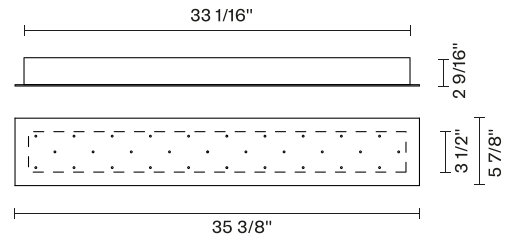

Ari F55

F32M29A01

Fixture type

Project name

Dimensions

Material

Metal

Color

White

Other colors available

Check online www.fabbian.us

Not included accessories

Pendant light, and driver

Notes

Create a custom Multispot Ari configuration by selecting number of pendants, pendant heights, and canopies. 59" - 98" - 157" - 32'9" Dimming is based on driver capabilities. If running multiple units on one driver, fixtures must be series wired and meet minimum load ratings of the connected driver. 75 feet maximum wire length from beginning to end of series connection.

Description

Multispot Custom is a configurable system that allows users to customize their pendant by selecting from standard components - pendant type, pendant height, number of pendants, and canopy/mounting type or by designing a custom canopy. 21 to 30 light standard mounting canopy. Dimming is based on driver capabilities (a minimum of 3 pendants are required to dim, single pendants are not dimmable). Fixtures must be series wired and meet minimum load ratings of the connected driver when running multiple units on one driver. Parallel wiring of pendants will result in non-warranty failure.