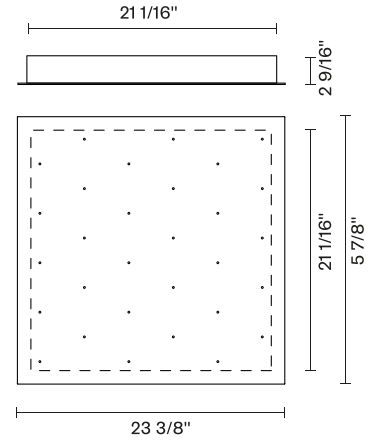

Ari F55

F32M41A01

Fixture type

Project name

Dimensions

Material

Metal

Color

White

Other colors available

Check online www.fabbian.us

Not included accessories

Pendant light, and driver

Notes

Create a custom Multispot Ari configuration by selecting number of pendants, pendant heights, and canopies. 59" - 98" - 157" - 32'9"
Dimming is based on driver capabilities. If running multiple units on one driver, fixtures must be series wired and meet minimum load ratings of the connected driver. 75 feet maximum wire length from beginning to end of series connection.