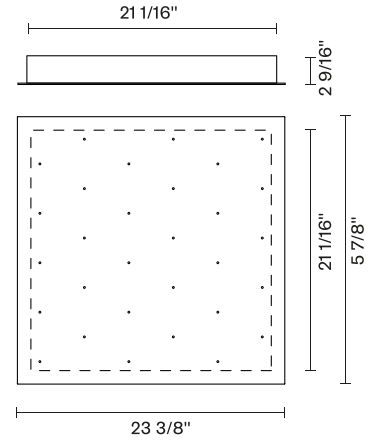

Ari F55

F32M41A01

Fixture type

Project name

Dimensions

Material

Metal

Color

White

Other colors available

Check online www.fabbian.us

Not included accessories

Pendant light, and driver

Notes

Create a custom Multispot Ari configuration by selecting number of pendants, pendant heights, and canopies. 59" - 98" - 157" - 32'9" Dimming is based on driver capabilities. If running multiple units on one driver, fixtures must be series wired and meet minimum load ratings of the connected driver. 75 feet maximum wire length from beginning to end of series connection.