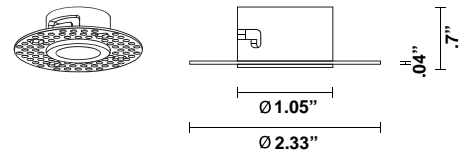

Ari F55

F32Z10A01

Fixture type

Project name

Dimensions

Material

Plastic

Color

White

Other colors available

Check online www.fabbian.us

Not included accessories

Pendant light, and driver

Notes

Create a custom Multispot Ari configuration by selecting number of pendants, pendant heights, and canopies. 59" - 98" - 157" - 32'9"
Dimming is based on driver capabilities. If running multiple units on one driver, fixtures must be series wired and meet minimum load ratings of the connected driver. 75 feet maximum wire length from beginning to end of series connection.

Description

Multispot Custom is a configurable system that allows users to customize their pendant by selecting from standard components - pendant type, pendant height, number of pendants, and canopy/mounting type or by designing a custom canopy. Use the 1 light trimless recessed canopy to create a seamless looking ceiling. Dimming is based on driver capabilities (a minimum of 3 pendants are required to dim, single pendants are not dimmable). Fixtures must be series wired and meet minimum load ratings of the connected driver when running multiple units on one driver. Parallel wiring of pendants will result in non-warranty failure.