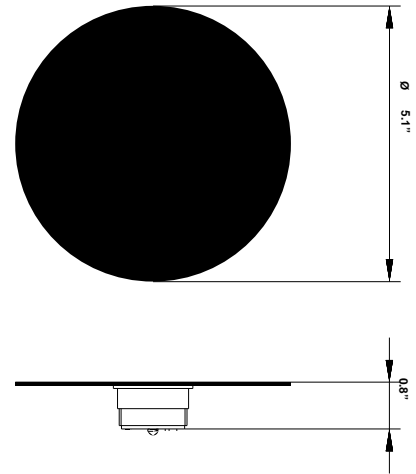

Lumi F07

F66G01SA01

A.Saggia & V.Sommella / D&G Studio

Fixture type

Project name

Dimensions

Description

Wall or ceiling module for use with small Lumi glass diffuser. Metal structure with painted white finish. 2700K

Wattage: 7W

Color temperature: 2700K

CRI: 90+

Lumens: 900 initial lm

Material

Metal

Color

White