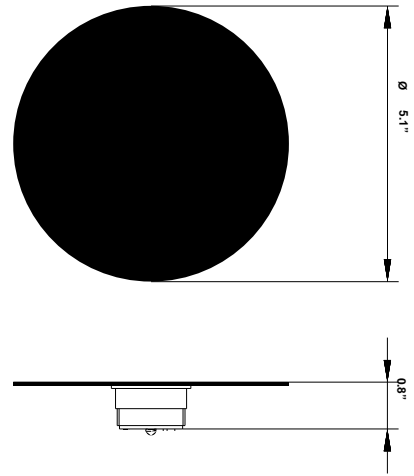

Lumi F07-F66

F66G01SA01

A.Saggia & V.Sommella / D&G Studio

Fixture type

Project name

Dimensions

Description

Wall or ceiling module for use with small Lumi glass diffuser. Metal structure with painted white finish. 2700K

Wattage: 7W

Color temperature: 2700K

CRI: 90+

Lumens: 900 initial lm

Material

Metal

Color

White