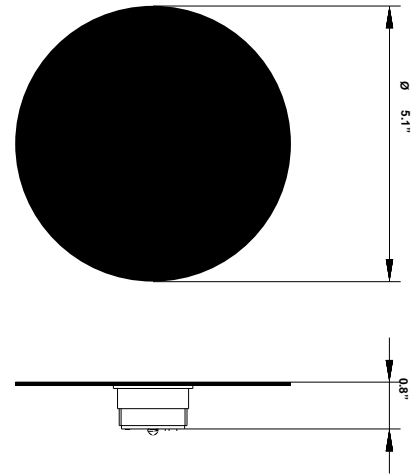

## Dimensions

## Description

Wall or ceiling module for use with small Lumi glass diffuser. Metal structure with painted white finish. 2700K