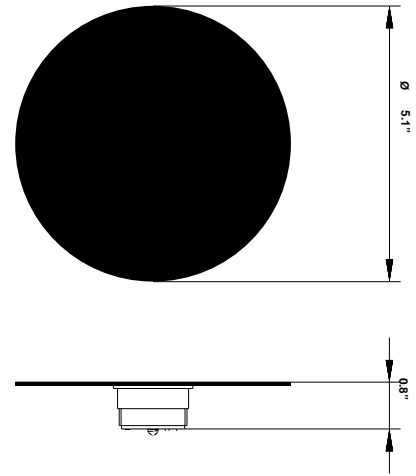

Lumi Tech F66

F66G01SA 02

A.Saggia & V.Sommella / D&G Studio

Fixture type

Project name

Dimensions

Description

Wall or ceiling module for use with small Lumi glass diffuser. Metal structure with painted black finish. 2700K

Wattage: 7W

Color temperature: 2700K

CRI: 90+

Lumens: 900 initial lm

Material

Metal

Color

 Black