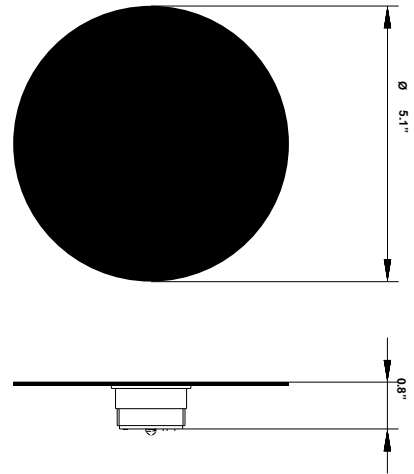

Lumi F07-F66

F66G01SA 02

A.Saggia & V.Sommella / D&G Studio

Fixture type

Project name

Dimensions

Description

Wall or ceiling module for use with small Lumi glass diffuser. Metal structure with painted black finish. 2700K

Wattage: 7W

Color temperature: 2700K

CRI: 90+

Lumens: 900 initial lm

Material

Metal

Color

 Black