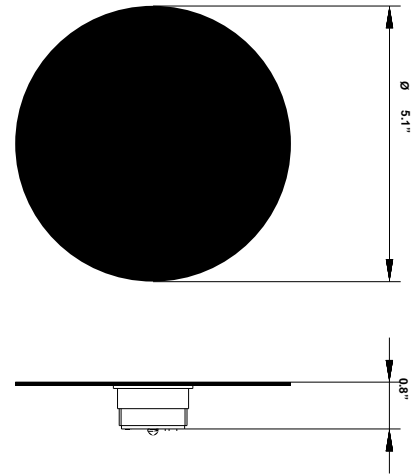

Lumi HP LED F66

F66G01SA 02

A.Saggia & V.Sommella / D&G Studio

Fixture type

Project name

Dimensions

Description

Wall or ceiling module for use with small Lumi glass diffuser. Metal structure with painted black finish. 2700K

Wattage: 7W

Color temperature: 2700K

CRI: 90+

Lumens: 900 initial lm

Material

Metal

Color

 Black