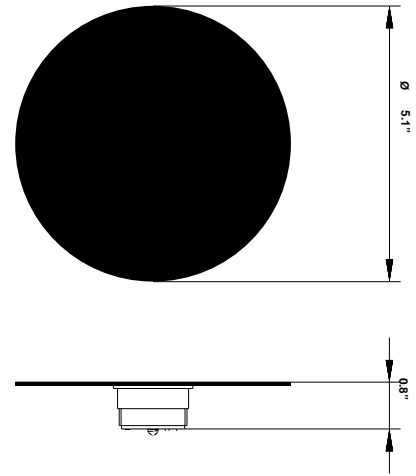

Lumi F07

F66G01SA 02

A.Saggia & V.Sommella / D&G Studio

Fixture type

Project name

Dimensions

Description

Wall or ceiling module for use with small Lumi glass diffuser. Metal structure with painted black finish. 2700K

Wattage: 7W

Color temperature: 2700K

CRI: 90+

Lumens: 900 initial lm

Material

Metal

Color

 Black