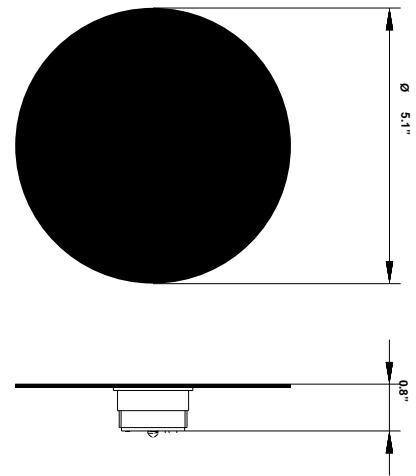

Lumi Tech F66

F66G01SA 12

A.Saggia & V.Sommella / D&G Studio

Fixture type

Project name

Dimensions

Description

Wall or ceiling module for use with small Lumi glass diffuser. Metal structure with painted gold finish. 2700K

Wattage: 7W

Color temperature: 2700K

CRI: 90+

Lumens: 900 initial lm

Material

Metal

Color

 Gold