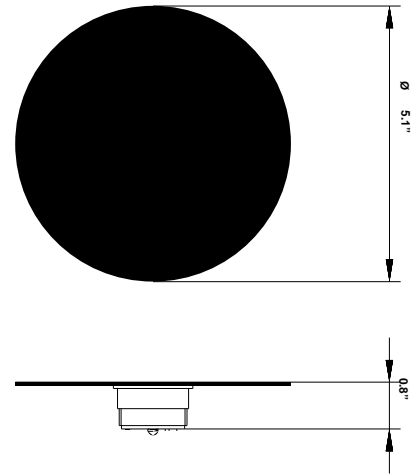

Lumi F07

F66G01SA 12

A.Saggia & V.Sommella / D&G Studio

Fixture type

Project name

Dimensions

Description

Wall or ceiling module for use with small Lumi glass diffuser. Metal structure with painted gold finish. 2700K

Wattage: 7W

Color temperature: 2700K

CRI: 90+

Lumens: 900 initial lm

Material

Metal

Color

Gold