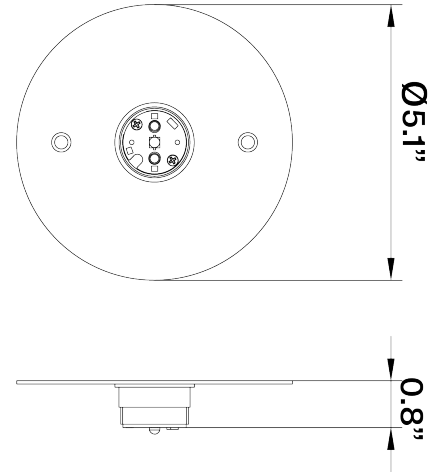

Lumi F07-F66

F66G01SA 12

A.Saggia & V.Sommella / D&G Studio

Fixture type

Project name

Dimensions

Material

Metal

Description

Wall or ceiling module for use with small Lumi glass diffuser. Metal structure with painted gold finish. 2700K

Voltage

Based on selected driver

Dimmable

Based on selected driver

Specs

DRY

Light source and Technical

Lamp type: LED

Wattage: 7W

Color temperature: 2700K

CRI: 90+

Lumens: 900 initial lm