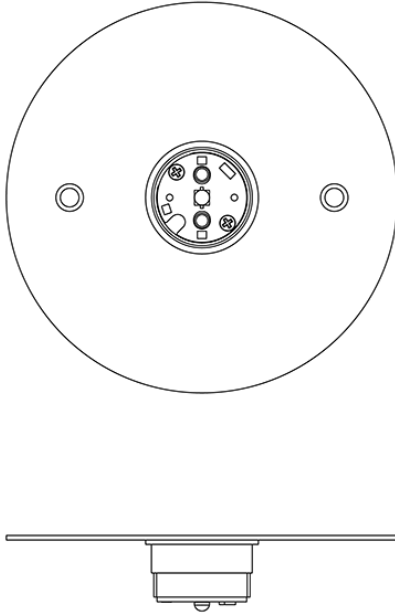

## Dimensions

## Description

Wall or ceiling module for use with small Lumi glass diffuser. Metal structure with painted copper finish. 2700K