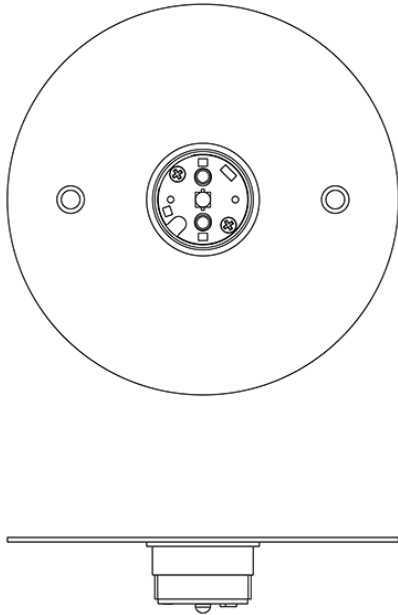

## Dimensions

### Description

Wall or ceiling module for use with small Lumi glass diffuser. Metal structure with painted white finish. 3000K