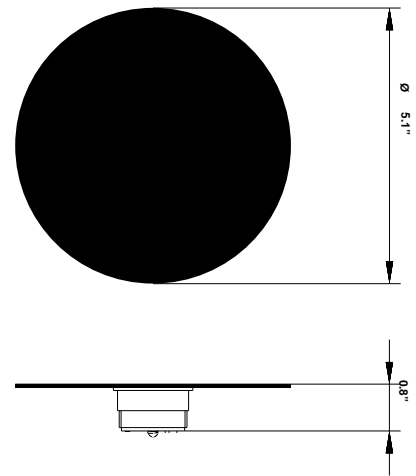

Lumi Tech F66

F66G02SA 01

A.Saggia & V.Sommella / D&G Studio

Fixture type

Project name

Dimensions

Description

Wall or ceiling module for use with small Lumi glass diffuser. Metal structure with painted white finish. 3000K

Wattage: 7W

Color temperature: 3000K

CRI: 90+

Lumens: 900 initial lm

Material

Metal

Color

White