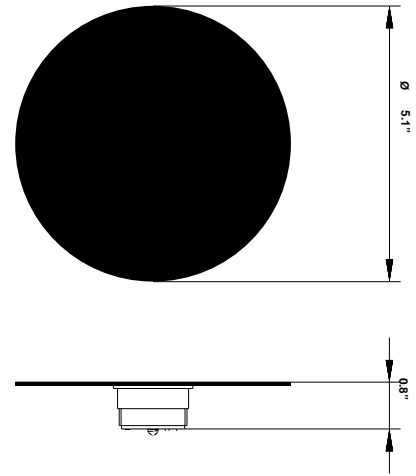

Lumi F07-F66

F66G02SA 02

A.Saggia & V.Sommella / D&G Studio

Fixture type

Project name

Dimensions

Description

Wall or ceiling module for use with small Lumi glass diffuser. Metal structure with painted black finish. 3000K

Wattage: 7W

Color temperature: 3000K

CRI: 90+

Lumens: 900 initial lm

Material

Metal

Color

 Black