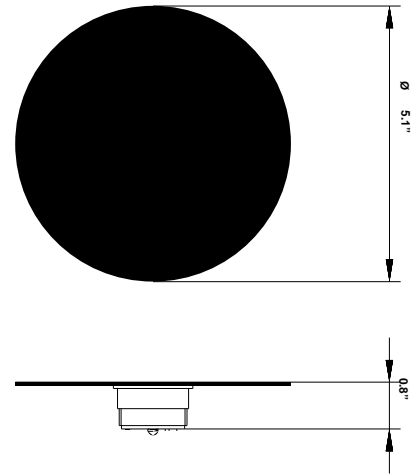

Lumi Tech F66

F66G02SA 02

A.Saggia & V.Sommella / D&G Studio

Fixture type

Project name

Dimensions

Description

Wall or ceiling module for use with small Lumi glass diffuser. Metal structure with painted black finish. 3000K

Wattage: 7W

Color temperature: 3000K

CRI: 90+

Lumens: 900 initial lm

Material

Metal

Color

 Black