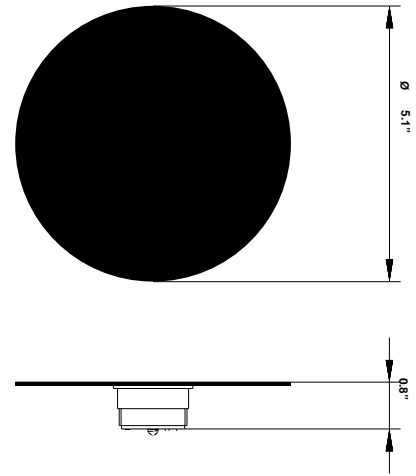

Lumi F07-F66

F66G02SA 12

A.Saggia & V.Sommella / D&G Studio

Fixture type

Project name

Dimensions

Description

Wall or ceiling module for use with small Lumi glass diffuser. Metal structure with painted gold finish. 3000K

Wattage: 7W

Color temperature: 3000K

CRI: 90+

Lumens: 900 initial lm

Material

Metal

Color

 Gold