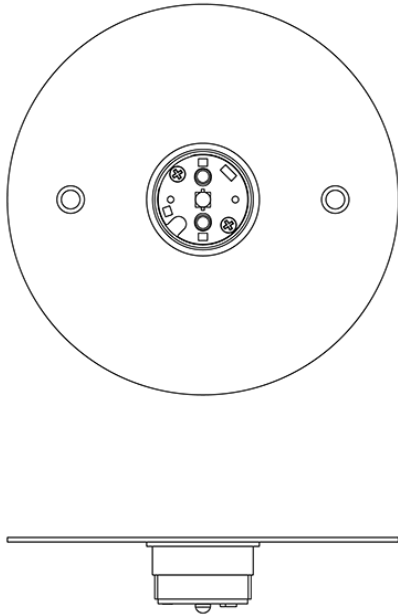

Lumi F07

F66G02SA 12

A.Saggia & V.Sommella / D&G Studio

Fixture type

Project name

Dimensions

Description

Wall or ceiling module for use with small Lumi glass diffuser. Metal structure with painted gold finish. 3000K

Voltage

Based on selected driver

Dimmable

Based on selected driver

Specs

DRY

Light source and Technical

Lamp type: LED

Wattage: 7W

Color temperature: 3000K

CRI: 90+

Lumens: 900 initial lm

Material

Metal

Color

 Gold