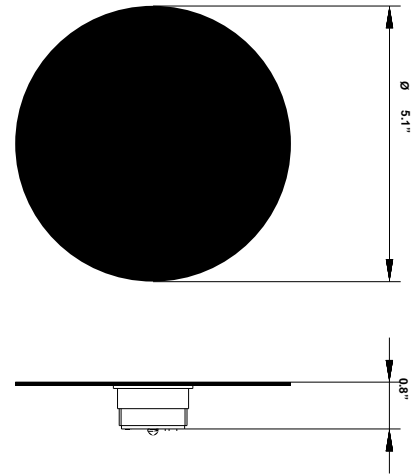

Lumi F07

F66G02SA 12

A.Saggia & V.Sommella / D&G Studio

Fixture type

Project name

Dimensions

Description

Wall or ceiling module for use with small Lumi glass diffuser. Metal structure with painted gold finish. 3000K

Wattage: 7W

Color temperature: 3000K

CRI: 90+

Lumens: 900 initial lm

Material

Metal

Color

 Gold