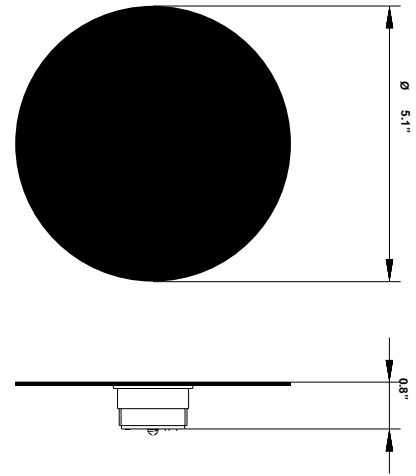

## Dimensions

## Description

Wall or ceiling module for use with small Lumi glass diffuser. Metal structure with painted white finish. 3500K

## Light source and Technical

**Lamp type:** LED

**Wattage:** 7W

**Color temperature:** 3500K

**CRI:** 90+

**Lumens:** 900 initial lm