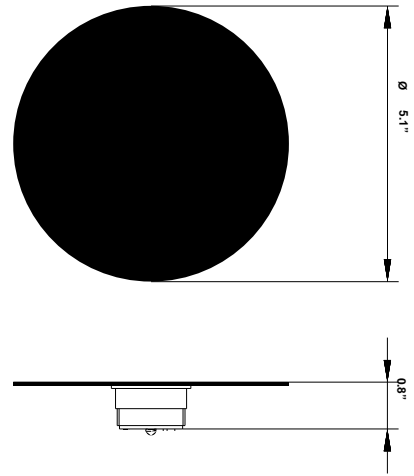

Lumi Tech F66

F66G03SA 01

A.Saggia & V.Sommella / D&G Studio

Fixture type

Project name

Dimensions

Description

Wall or ceiling module for use with small Lumi glass diffuser. Metal structure with painted white finish. 3500K

Wattage: 7W

Color temperature: 3500K

CRI: 90+

Lumens: 900 initial lm

Material

Metal

Color

White