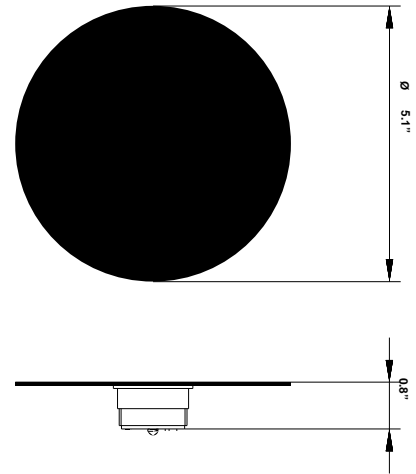

Lumi F07

F66G03SA 01

A.Saggia & V.Sommella / D&G Studio

Fixture type

Project name

Dimensions

Description

Wall or ceiling module for use with small Lumi glass diffuser. Metal structure with painted white finish. 3500K

Wattage: 7W

Color temperature: 3500K

CRI: 90+

Lumens: 900 initial lm

Material

Metal

Color

White