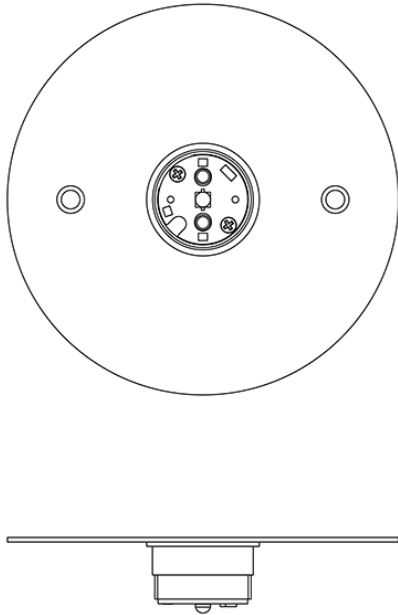

Lumi F07

F66G03SA 01

A.Saggia & V.Sommella / D&G Studio

Fixture type

Project name

Dimensions

Description

Wall or ceiling module for use with small Lumi glass diffuser. Metal structure with painted white finish. 3500K

Voltage

Based on selected driver

Dimmable

Based on selected driver

Specs

DRY

Light source and Technical

Lamp type: LED

Wattage: 7W

Color temperature: 3500K

CRI: 90+

Lumens: 900 initial lm

Material

Metal

Color

White