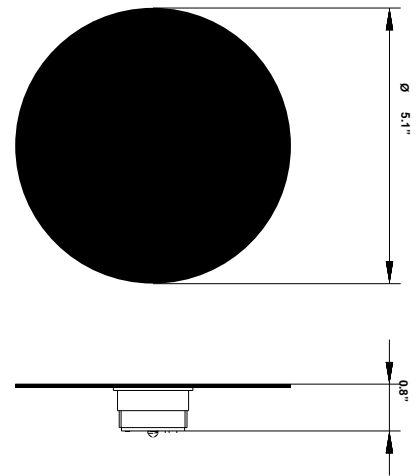

Lumi F07-F66

F66G03SA 02

A.Saggia & V.Sommella / D&G Studio

Fixture type

Project name

Dimensions

Description

Wall or ceiling module for use with small Lumi glass diffuser. Metal structure with painted black finish. 3500K

Wattage: 7W

Color temperature: 3500K

CRI: 90+

Lumens: 900 initial lm

Material

Metal

Color

 Black