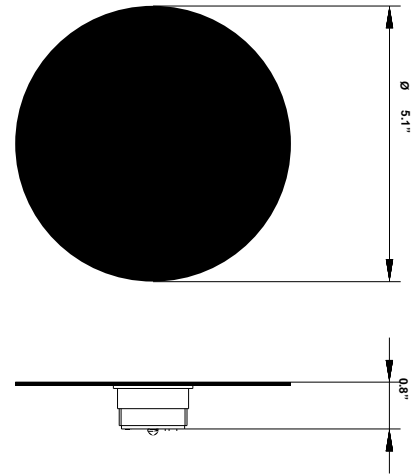

Lumi F07

F66G03SA 02

A.Saggia & V.Sommella / D&G Studio

Fixture type

Project name

Dimensions

Description

Wall or ceiling module for use with small Lumi glass diffuser. Metal structure with painted black finish. 3500K

Wattage: 7W

Color temperature: 3500K

CRI: 90+

Lumens: 900 initial lm

Material

Metal

Color

 Black