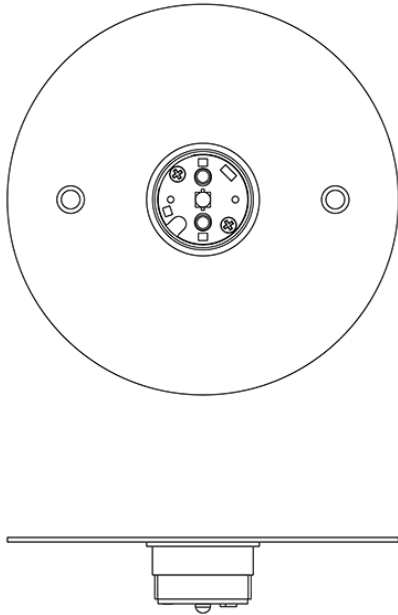

## Dimensions

### Description

Wall or ceiling module for use with small Lumi glass diffuser. Metal structure with painted gold finish. 3500K

### Light source and Technical

**Lamp type:** LED

**Wattage:** 7W

**Color temperature:** 3500K

**CRI:** 90+

**Lumens:** 900 initial lm