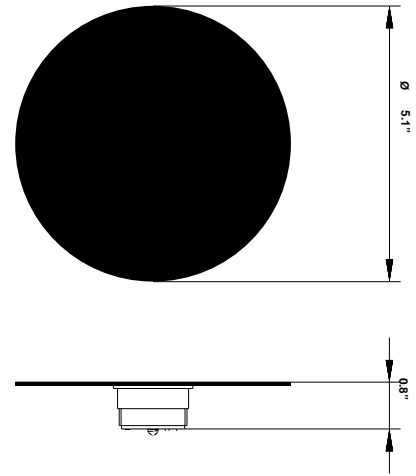

## Dimensions

## Light source and Technical

**Lamp type:** LED

**Wattage:** 7W

**Color temperature:** 3500K

**CRI:** 90+

**Lumens:** 900 initial lm