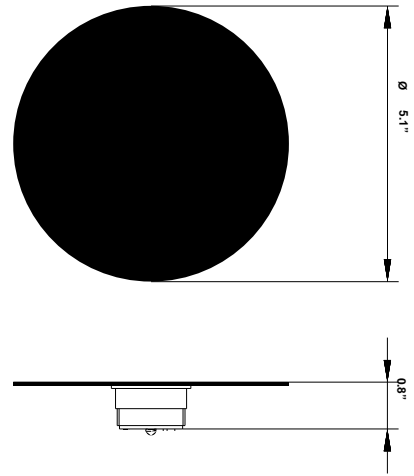

Lumi F07-F66

F66G04SA 01

A.Saggia & V.Sommella / D&G Studio

Fixture type

Project name

Dimensions

Description

Wall or ceiling module for use with small Lumi glass diffuser. Metal structure with painted white finish. 4000K

Wattage: 7W

Color temperature: 4000K

CRI: 90+

Lumens: 900 initial lm

Material

Metal

Color

White