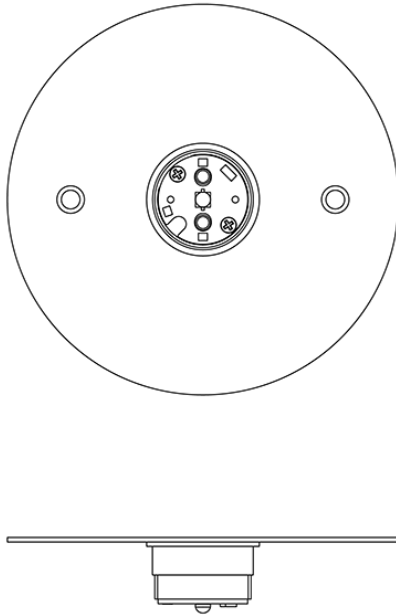

## Dimensions

### Description

Wall or ceiling module for use with small Lumi glass diffuser. Metal structure with painted white finish. 4000K