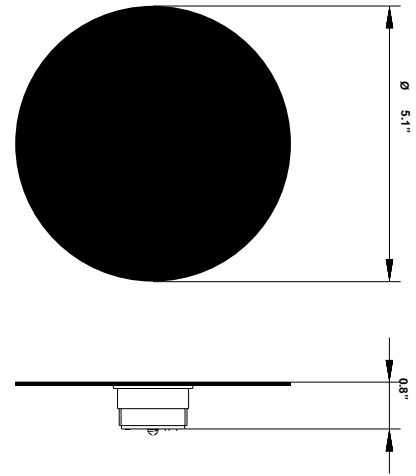

Lumi HP LED F66

F66G04SA 01

A.Saggia & V.Sommella / D&G Studio

Fixture type

Project name

Dimensions

Description

Wall or ceiling module for use with small Lumi glass diffuser. Metal structure with painted white finish. 4000K

Wattage: 7W

Color temperature: 4000K

CRI: 90+

Lumens: 900 initial lm

Material

Metal

Color

White