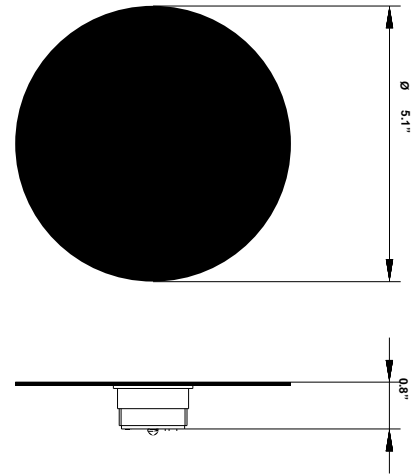

Lumi Tech F66

F66G04SA 02

A.Saggia & V.Sommella / D&G Studio

Fixture type

Project name

Dimensions

Description

Wall or ceiling module for use with small Lumi glass diffuser. Metal structure with painted black finish. 4000K

Wattage: 7W

Color temperature: 4000K

CRI: 90+

Lumens: 900 initial lm

Material

Metal

Color

 Black