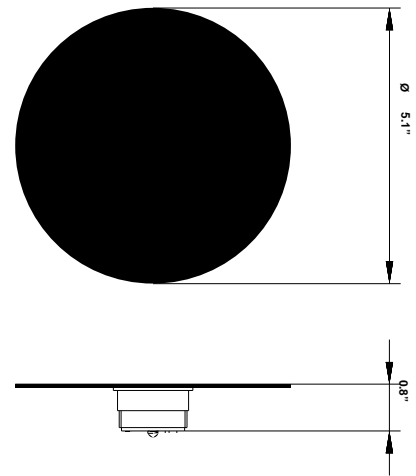

Lumi F07

F66G04SA 02

A.Saggia & V.Sommella / D&G Studio

Fixture type

Project name

Dimensions

Description

Wall or ceiling module for use with small Lumi glass diffuser. Metal structure with painted black finish. 4000K

Wattage: 7W

Color temperature: 4000K

CRI: 90+

Lumens: 900 initial lm

Material

Metal

Color

 Black