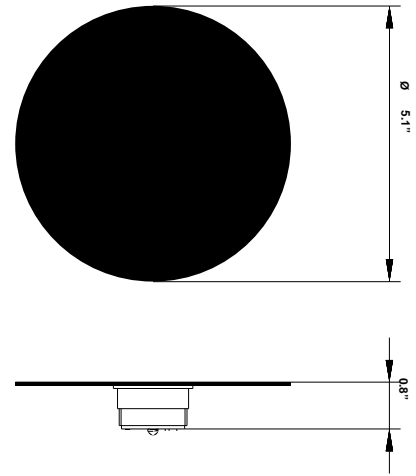

Lumi HP LED F66

F66G04SA 02

A.Saggia & V.Sommella / D&G Studio

Fixture type

Project name

Dimensions

Description

Wall or ceiling module for use with small Lumi glass diffuser. Metal structure with painted black finish. 4000K

Wattage: 7W

Color temperature: 4000K

CRI: 90+

Lumens: 900 initial lm

Material

Metal

Color

 Black