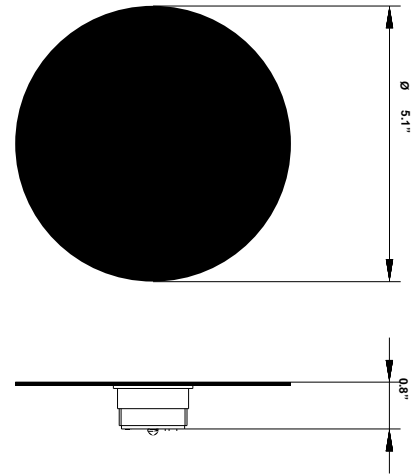

Lumi F07-F66

F66G04SA 12

A.Saggia & V.Sommella / D&G Studio

Fixture type

Project name

Dimensions

Description

Wall or ceiling module for use with small Lumi glass diffuser. Metal structure with painted gold finish. 4000K

Wattage: 7W

Color temperature: 4000K

CRI: 90+

Lumens: 900 initial lm

Material

Metal

Color

 Gold