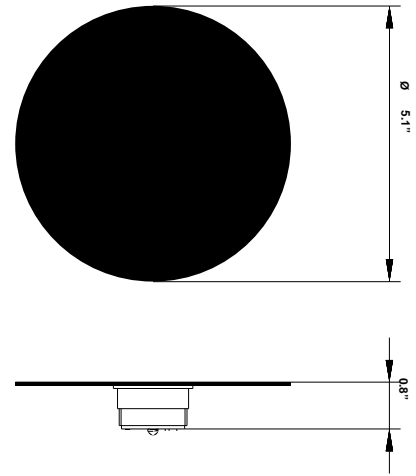

Lumi HP LED F66

F66G04SA 12

A.Saggia & V.Sommella / D&G Studio

Fixture type

Project name

Dimensions

Description

Wall or ceiling module for use with small Lumi glass diffuser. Metal structure with painted gold finish. 4000K

Wattage: 7W

Color temperature: 4000K

CRI: 90+

Lumens: 900 initial lm

Material

Metal

Color

Gold