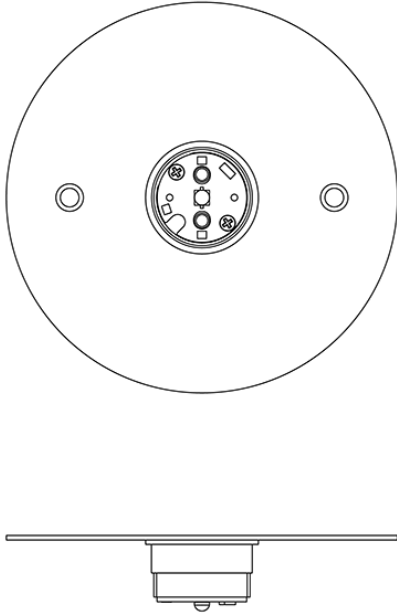

## Dimensions

## Description

Wall or ceiling module for use with small Lumi glass diffuser. Metal structure with painted copper finish. 4000K