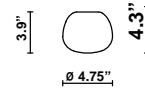

Material

Glass

Color

White

Other colors available

Check online www.fabbian.us

Not included accessories

Light module, driver

Features

Hand-blown three-layer glass