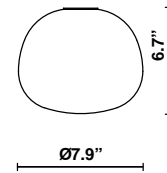

Lumi F07

F07A05V01

A.Saggia & V.Sommella / D&G Studio

Fixture type

Project name

Description

7.8 inch Lumi Mochi three-layer, hand-blown glass diffuser for use with the small Lumi Tech lighting module.

Dimensions