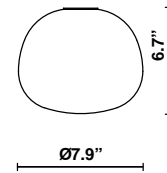

Lumi Tech F66

F07A05V01

A.Saggia & V.Sommella / D&G Studio

Fixture type

Project name

Description

7.8 inch Lumi Mochi three-layer, hand-blown glass diffuser for use with the small Lumi Tech lighting module.

Dimensions