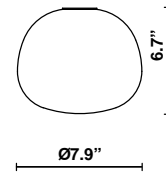

Material

Glass

Color

White

Other colors available

Check online www.fabbian.us

Not included accessories

Light module, driver

Features

Hand-blown three-layer glass