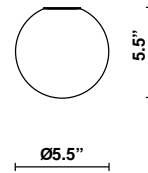

Lumi F07-F66

Fixture type

F07A17V01

Project name

A.Saggia & V.Sommella / D&G Studio

Description

5.5 inch Lumi Sfera three-layer, hand-blown glass diffuser for use with the small Lumi Tech lighting module.

Dimensions