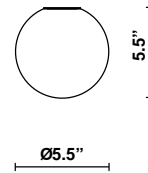

Material

Glass

Color

White

Other colors available

Check online www.fabbian.us

Not included accessories

Light module, driver

Features

Hand-blown three-layer glass