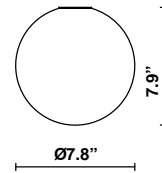

Lumi F07

F07A19V01

A.Saggia & V.Sommella / D&G Studio

Fixture type

Project name

Description

7.8 inch Lumi Sfera three-layer, hand-blown glass diffuser for use with the small Lumi Tech lighting module.

Dimensions