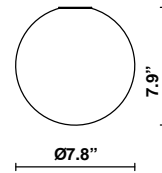

Lumi F07-F66

F07A19V01

A.Saggia & V.Sommella / D&G Studio

Fixture type

Project name

Description

7.8 inch Lumi Sfera three-layer, hand-blown glass diffuser for use with the small Lumi Tech lighting module.

Dimensions