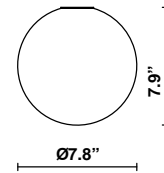

Lumi Tech F66

F07A19V01

A.Saggia & V.Sommella / D&G Studio

Fixture type

Project name

Description

7.8 inch Lumi Sfera three-layer, hand-blown glass diffuser for use with the small Lumi Tech lighting module.

Dimensions