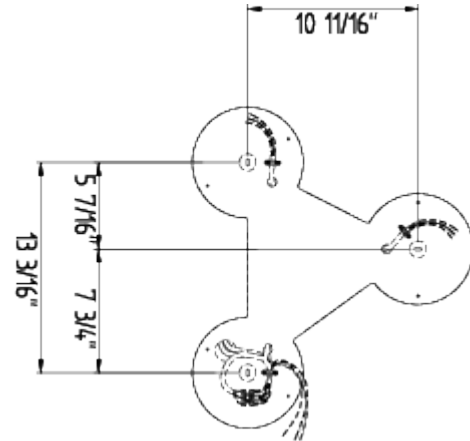

Dimensions

Material

Metal

Color

White

Other colors available

Check online www.fabbian.us

Included accessories

Mounting Plate

Not included accessories

Three Mycena Wall/Ceiling fixtures

Notes

Possible Mycena combinations:

1xSmall, 1xMedium, 1xLarge

1xSmall, 2x Medium

3xSmall

2xSmall, 1xMedium