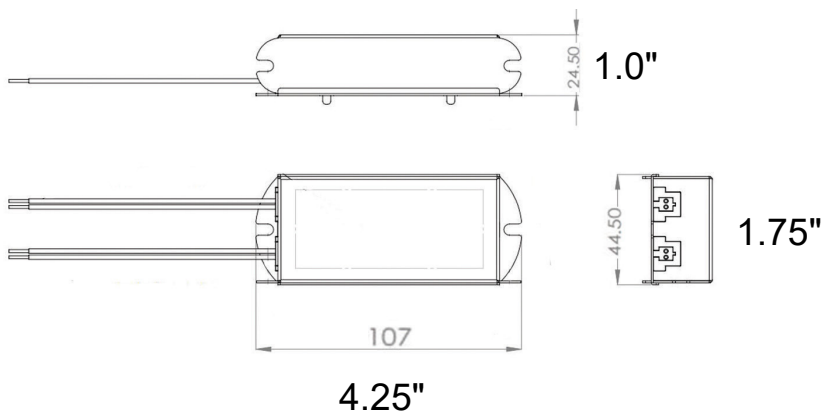

Available Form Factors	Dimensions
Standard "E"	107X44.5X24.5mm

*Under confirmed thermal condition **Only true for model #'s with "LED" suffix