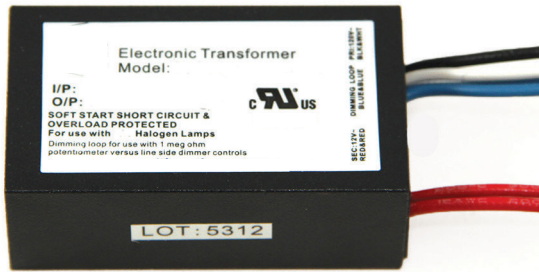

Ari F55
A55208

Fixture type
Project name

Material

Electronic Driver

Not included accessories

LED Pendant, Canopy/Junction box cover

Features

60W 24V Class 2 Remote-Mount. Fits inside of 4x4 J-Box.

Description

60W 24V Class 2 Remote-Mount. Fits inside of 4x4 J-Box.

Voltage

120V

Dimmable

ELV

Light source and Technical

Lamp type: LED Driver

Wattage: 60W

Fabbian

60W 24V DC
A55208

No Load Technology, Optimized for Low Voltage LED & Halogen Bulbs! **

Efficiency	higher than 85%
Power Factor	>98%
Case TC*	90°C Max
Protection	Input/ Output
Storage	-30°C/ +90°C
Humidity	95% RH max
IP Rating	IP 60
Standard Dimming	ELV Dimmable
Special Dimming	Dimming Loop (DL)
Special Dimming	0-10V Dimming (D10)
Class	Class 2

FEATURES

- No load technology, works with both Halogen & LED AC loads **
- Isolated output power per NEC and UL safety requirements
- UL recognized/listed Class 2 power supply, meet UL 2108 requirements
- Auto-reset; Short circuit, Overload and Thermal protection
- Soft start
- Dimmable and available with special dimming features
- Low profile, small compact design to fit in most enclosures