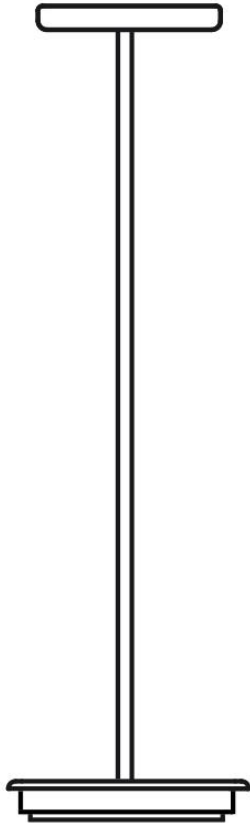

Lumi F07

F07A61SA02

A.Saggia & V.Sommella / D&G Studio

Fixture type

Project name

Dimensions

Material

Metal

Features

Field-cutttable rigid stem

Description

Rigid stem suspension module for use with large Lumi glass diffuser. Metal fitter, field-cutttable stem, and canopy with painted black finish. Uses dim-to-warm technology for 3000K to 1800K dimming.

Voltage

120V

Dimmable

TRIAC/ELV

Specs

DRY

Light source and Technical

Lamp type: LED

Wattage: 17W

Color temperature: 3000K to 1800K

CRI: 90+

Lumens: 1307 initial lm