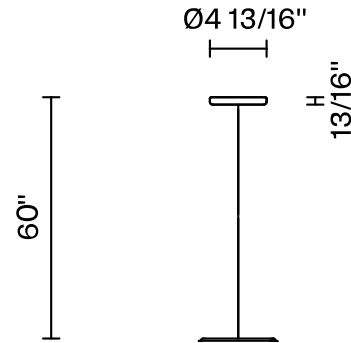

Cloudy F21

F07A61SA02

A.Saggia & V.Sommella / D&G Studio

Fixture type

Project name

Dimensions

Description

Rigid stem suspension module for use with large Cloudy glass diffuser. Metal fitter, field-cuttable stem, and canopy with painted black finish. Uses 120V dim-to-warm technology for 3000K to 1800K dimming.

Voltage

120V

Dimmable

TRIAC/ELV

Specs

DRY

Light source and Technical

Lamp type: LED

Wattage: 17W

Color temperature: 3000K to 1800K

CRI: 90+

Lumens: 1307 initial lm

Material

Metal

Color

 Black