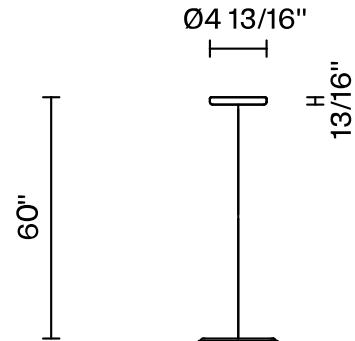

Lumi F07

F07A61SA02

A.Saggia & V.Sommella / D&G Studio

Fixture type

Project name

Dimensions

Material

Metal

Features

Field-cutttable rigid stem

Description

Rigid stem suspension module for use with large Lumi glass diffuser. Metal fitter, field-cutttable stem, and canopy with painted black finish. Uses dim-to-warm technology for 3000K to 1800K dimming.

Wattage: 17W

Color temperature: 3000K to 1800K

CRI: 90+

Lumens: 1307 initial lm