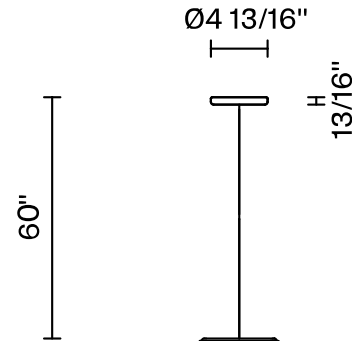

## Dimensions

## Light source and Technical

**Lamp type:** LED

**Wattage:** 17W

**Color temperature:** 3000K

**CRI:** 90+

**Lumens:** 1307 initial lm