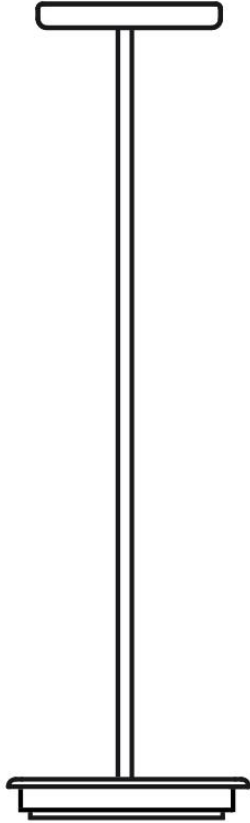

Lumi F07-F66

F07A62SA12

A.Saggia & V.Sommella / D&G Studio

Fixture type

Project name

Dimensions

Material

Metal

Color

 Gold

Other colors available

Check online www.fabbian.us

Included accessories

LED, stem, canopy

Not included accessories

Glass diffuser

Description

Rigid stem suspension module for use with large Lumi glass diffuser. Metal fitter, field-cutttable stem, and canopy with painted gold finish. Uses 3000K 120V LED.

Voltage

120V

Dimmable

TRIAC/ELV

Specs

DRY

Light source and Technical

Lamp type: LED

Wattage: 17W

Color temperature: 3000K

CRI: 90+

Lumens: 1307 initial lm