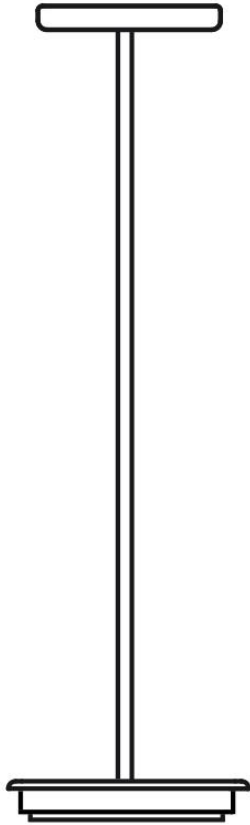

Lumi F07-F66

F07A62SA12

A.Saggia & V.Sommella / D&G Studio

Fixture type

Project name

Dimensions

Material

Metal

Color

 Gold

Other colors available

Check online www.fabbian.us

Included accessories

LED, stem, canopy

Not included accessories

Glass diffuser

Description

Rigid stem suspension module for use with large Lumi glass diffuser. Metal fitter, field-cutttable stem, and canopy with painted gold finish. Uses 3000K 120V LED.

Voltage

120V

Dimmable

TRIAC/ELV

Specs

DRY

Light source and Technical

Lamp type: LED

Wattage: 17W

Color temperature: 3000K

CRI: 90+

Lumens: 1307 initial lm