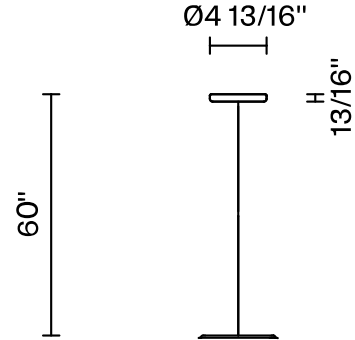

Lumi F07-F66

F07A62SA12

A.Saggia & V.Sommella / D&G Studio

Fixture type

Project name

Dimensions

Material

Metal

Description

Rigid stem suspension module for use with large Lumi glass diffuser. Metal fitter, field-cutttable stem, and canopy with painted gold finish. Uses 3000K 120V LED.

Voltage

120V

Dimmable

TRIAC/ELV

Specs

DRY

Light source and Technical

Lamp type: LED

Wattage: 17W

Color temperature: 3000K

CRI: 90+

Lumens: 1307 initial lm