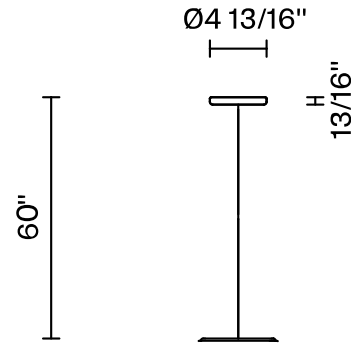

Lumi F07-F66

F07A62SA12

A.Saggia & V.Sommella / D&G Studio

Fixture type

Project name

Dimensions

Material

Metal

Description

Rigid stem suspension module for use with large Lumi glass diffuser. Metal fitter, field-cutttable stem, and canopy with painted gold finish. Uses 3000K 120V LED.

Voltage

120V

Dimmable

TRIAC/ELV

Specs

DRY

Light source and Technical

Lamp type: LED

Wattage: 17W

Color temperature: 3000K

CRI: 90+

Lumens: 1307 initial lm