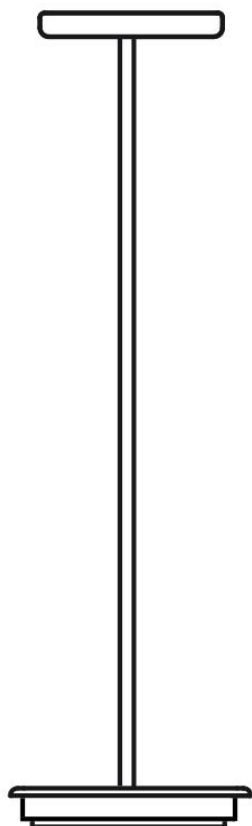

Lumi F07-F66

F07A62SA02

A.Saggia & V.Sommella / D&G Studio

Fixture type

Project name

Dimensions

Material

Metal

Description

Rigid stem suspension module for use with large Lumi glass diffuser. Metal fitter, field-cuttable stem, and canopy with painted black finish. Uses 3000K 120V LED.

Voltage

120V

Dimmable

TRIAC/ELV

Specs

DRY

Light source and Technical

Lamp type: LED

Wattage: 17W

Color temperature: 3000K

CRI: 90+

Lumens: 1307 initial lm