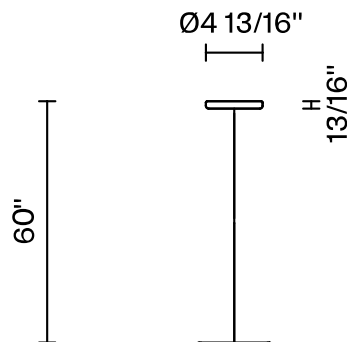

Lumi F07-F66

F07A62SA02

A.Saggia & V.Sommella / D&G Studio

Fixture type

Project name

Dimensions

Material

Metal

Description

Rigid stem suspension module for use with large Lumi glass diffuser. Metal fitter, field-cuttable stem, and canopy with painted black finish. Uses 3000K 120V LED.

Voltage

120V

Dimmable

TRIAC/ELV

Specs

DRY

Light source and Technical

Lamp type: LED

Wattage: 17W

Color temperature: 3000K

CRI: 90+

Lumens: 1307 initial lm