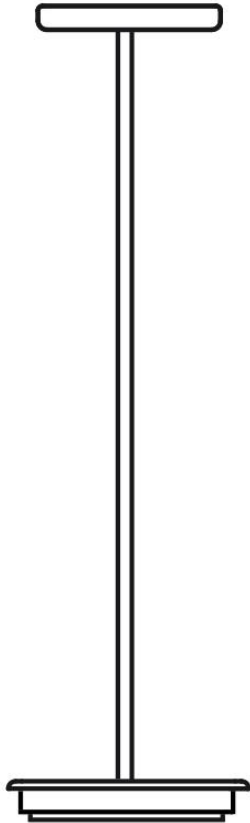

Lumi F07-F66

F07A62SA01

A.Saggia & V.Sommella / D&G Studio

Fixture type

Project name

Dimensions

Material

Metal

Color

White

Other colors available

Check online www.fabbian.us

Included accessories

LED, stem, canopy

Not included accessories

Glass diffuser

Description

Rigid stem suspension module for use with large Lumi glass diffuser. Metal fitter, field-cutttable stem, and canopy with painted white finish. Uses 3000K 120V LED.

Voltage

120V

Dimmable

TRIAC/ELV

Specs

DRY

Light source and Technical

Lamp type: LED

Wattage: 17W

Color temperature: 3000K

CRI: 90+

Lumens: 1307 initial lm