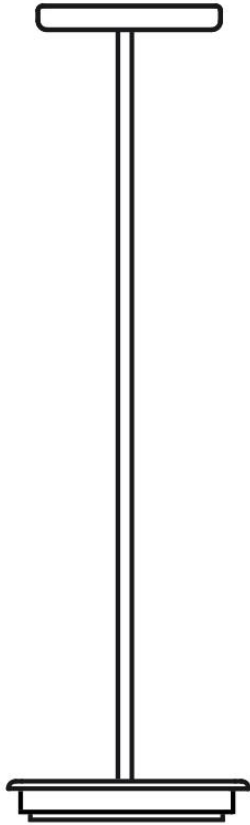

Lumi F07-F66

F07A62SA01

A.Saggia & V.Sommella / D&G Studio

Fixture type

Project name

Dimensions

Material

Metal

Color

White

Other colors available

Check online www.fabbian.us

Included accessories

LED, stem, canopy

Not included accessories

Glass diffuser

Description

Rigid stem suspension module for use with large Lumi glass diffuser. Metal fitter, field-cutttable stem, and canopy with painted white finish. Uses 3000K 120V LED.

Voltage

120V

Dimmable

TRIAC/ELV

Specs

DRY

Light source and Technical

Lamp type: LED

Wattage: 17W

Color temperature: 3000K

CRI: 90+

Lumens: 1307 initial lm