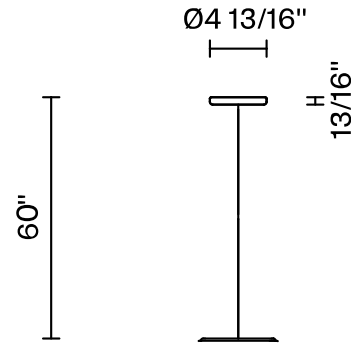

Lumi F07-F66

F07A62SA01

A.Saggia & V.Sommella / D&G Studio

Fixture type

Project name

Dimensions

Material

Metal

Description

Rigid stem suspension module for use with large Lumi glass diffuser. Metal fitter, field-cutttable stem, and canopy with painted white finish. Uses 3000K 120V LED.

Voltage

120V

Dimmable

TRIAC/ELV

Specs

DRY

Light source and Technical

Lamp type: LED

Wattage: 17W

Color temperature: 3000K

CRI: 90+

Lumens: 1307 initial lm