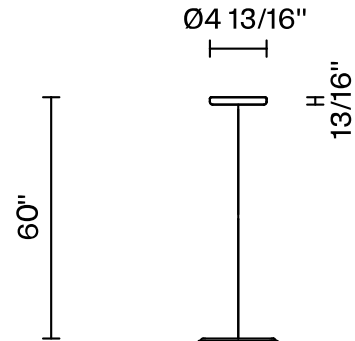

Lumi F07-F66

F07A62SA01

A.Saggia & V.Sommella / D&G Studio

Fixture type

Project name

Dimensions

Material

Metal

Description

Rigid stem suspension module for use with large Lumi glass diffuser. Metal fitter, field-cutttable stem, and canopy with painted white finish. Uses 3000K 120V LED.

Voltage

120V

Dimmable

TRIAC/ELV

Specs

DRY

Light source and Technical

Lamp type: LED

Wattage: 17W

Color temperature: 3000K

CRI: 90+

Lumens: 1307 initial lm