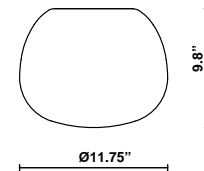

## Description

11.8 inch Lumi Mochi three-layer, hand-blown glass diffuser for use with the Lumi Dim to Warm Mounting module.

## Dimensions