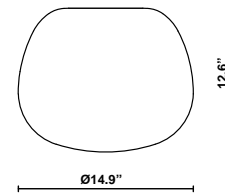

Lumi HP LED F66

Fixture type

F07A01V01

Project name

A.Saggia & V.Sommella / D&G Studio

Description

15 inch Lumi Mochi three-layer, hand-blown glass diffuser for use with the Lumi HP LED modules.

Dimensions