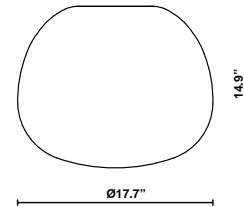

Lumi HP LED F66

Fixture type

F07A03V01

Project name

A.Saggia & V.Sommella / D&G Studio

Description

17.7 inch Lumi Mochi three-layer, hand-blown glass diffuser for use with the Lumi HP LED modules.

Dimensions