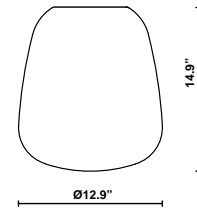

Lumi HP LED F66

Fixture type

F07A15V01

Project name

A.Saggia & V.Sommella / D&G Studio

Description

13 inch Lumi Baka three-layer, hand-blown glass diffuser for use with the Lumi HP LED modules.

Dimensions