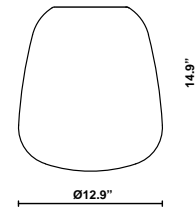

Lumi HP LED F66

Fixture type

F07A15V01

Project name

A.Saggia & V.Sommella / D&G Studio

Description

13 inch Lumi Baka three-layer, hand-blown glass diffuser for use with the Lumi HP LED modules.

Dimensions