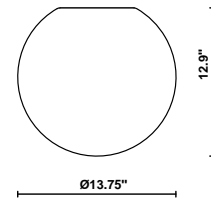

Material

Glass

Color

White

Other colors available

Check online www.fabbian.us

Not included accessories

Light module