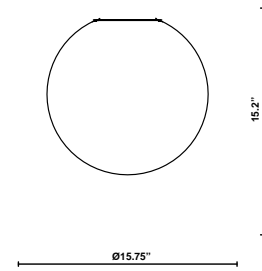

Lumi HP LED F66

F07A23V01

A.Saggia & V.Sommella / D&G Studio

Fixture type

Project name

Description

15.75 inch Lumi Sfera three-layer, hand-blown glass diffuser for use with the Lumi HP LED modules.

Dimensions