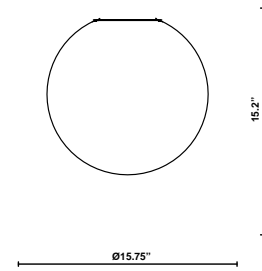

## Description

15.75 inch Lumi Sfera three-layer, hand-blown glass diffuser for use with the Lumi HP LED modules.

## Dimensions